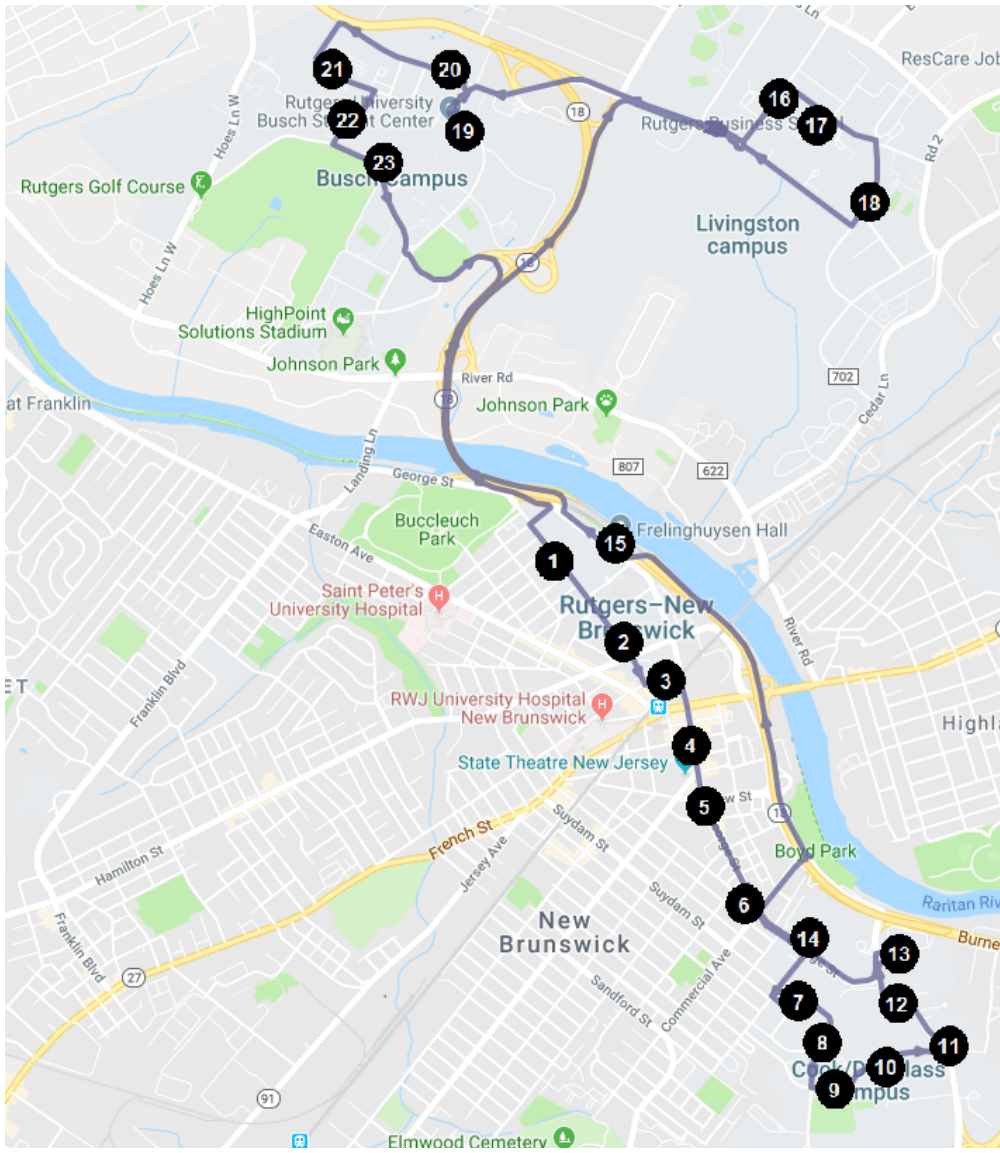

'WEEKEND 2':

COLLEGE AVE → COOK / DOUGLASS → COLLEGE AVE → LIVINGSTON → BUSCH → COLLEGE AVE

PLEASE NOTE THAT THIS ROUTE IS CALLED:

- " Weekend 2 " on Weekends during the Fall & Spring Semesters.
- " Winter Break 2 " on Weekdays during the Winter Break.
- " Spring Break 2 " on Weekdays during the Spring Break.
- " Summer 2 " on Weekdays during the Summer.

Due to scheduled events & unforeseeable events/detours, the buses could be delayed and/or some bus stops may be bypassed.

'WEEKEND 2':

Stop # on Map	Stop Name
1	College Avenue Student Center
2	Scott Hall
3	NB Train Station (Somerset Street side)
4	George Street Southbound at Paterson Street
5	290 George Street (formerly Rockoff Hall)
6	Public Safety Building (George Street Southbound)
7	Red Oak Lane
8	Lipman Hall
9	Food Science Building
10	Biel Road
11	Henderson Apartments
12	Katzenbach
13	Gibbons
14	College Hall
15	Student Activities Center
16	Livingston Plaza
17	Livingston Student Center
18	Quads
19	Busch Student Center
20	Davidson Hall
21	Library of Science & Medicine
22	Allison Road Classroom Building
23	Hill Center