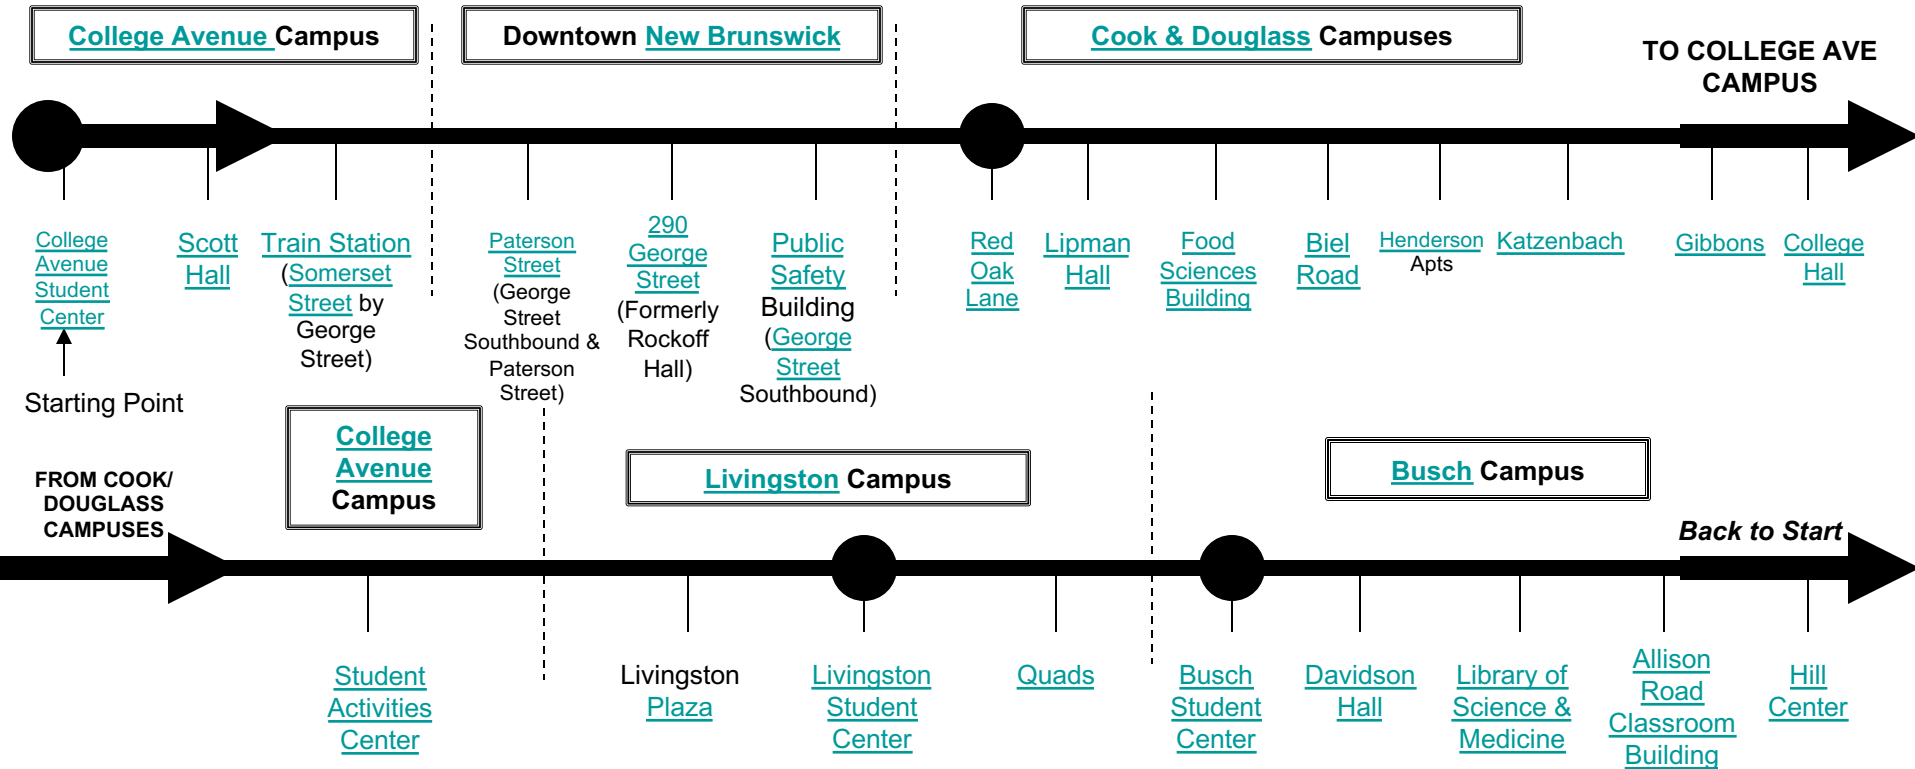

'WEEKEND 2':

COLLEGE AVE → COOK / DOUGLASS → COLLEGE AVE → LIVINGSTON → BUSCH → COLLEGE AVE

PLEASE NOTE THAT THIS ROUTE IS CALLED:

- " Weekend 2 " on Weekends during the Fall & Spring Semesters.
- " Winter Break 2 " on Weekdays during the Winter Break.
- " Spring Break 2 " on Weekdays during the Spring Break.
- " Summer 2 " on Weekdays during the Summer.

Due to scheduled events & unforeseeable events/detours, the buses could be delayed and/or some bus stops may be bypassed.

'WEEKEND 2':

Stop # on Map	Stop Name
1	College Avenue Student Center
2	Scott Hall
3	NB Train Station (Somerset Street side)
4	George Street Southbound at Paterson Street
5	290 George Street (formerly Rockoff Hall)
6	Public Safety Building (George Street Southbound)
7	Red Oak Lane
8	Lipman Hall
9	Food Science Building
10	Biel Road
11	Henderson Apartments
12	Katzenbach
13	Gibbons
14	College Hall
15	Student Activities Center
16	Livingston Plaza
17	Livingston Student Center
18	Quads
19	Busch Student Center
20	Davidson Hall
21	Library of Science & Medicine
22	Allison Road Classroom Building
23	Hill Center