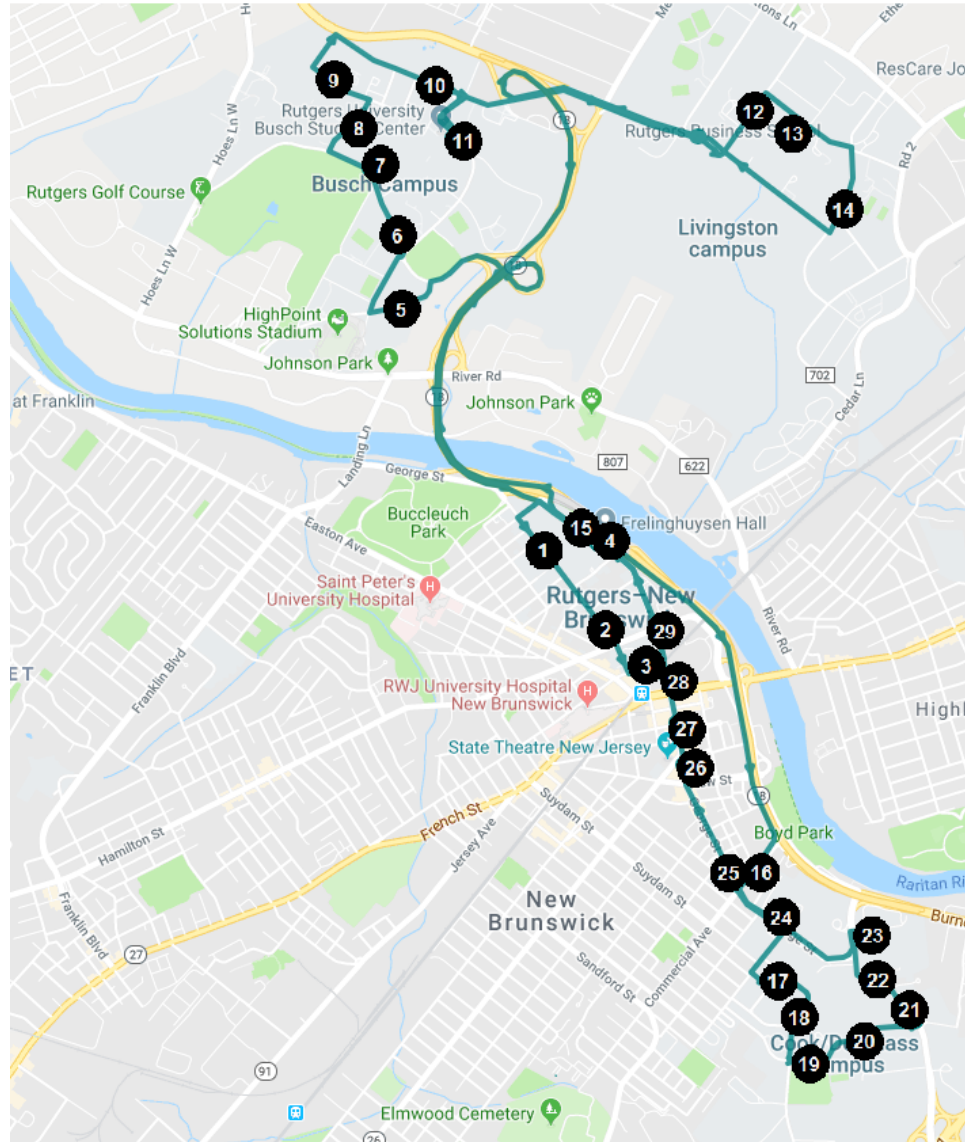

# 'WEEKEND 1':

COLLEGE AVE → BUSCH → LIVINGSTON → COLLEGE AVE → COOK / DOUGLASS → COLLEGE AVE

**PLEASE NOTE THAT THIS ROUTE IS CALLED:**

- "Weekend 1" on Weekends during the Fall & Spring Semesters.
- "Winter Break 1" on Weekdays during the Winter Break.
- "Spring Break 1" on Weekdays during the Spring Break.
- "Summer 1" on Weekdays during the Summer.

*Due to scheduled events & unforeseeable events/detours, the buses could be delayed and/or some bus stops may be bypassed.*

# 'WEEKEND 1':

Stop # on Map	Stop Name
1	College Avenue Student Center
2	Scott Hall
3	NB Train Station (Somerset Street side)
4	Student Activities Center
5	Visitor Center
6	Werblin Recreation Center (Rear Entrance)
7	Hill Center
8	Science Buildings
9	Library of Science & Medicine
10	Busch Suites
11	Busch Student Center
12	Livingston Plaza
13	Livingston Student Center
14	Quads
15	Student Activities Center (George St southbound)
16	Public Safety Building (Commercial Avenue side)
17	Red Oak Lane
18	Lipman Hall
19	Food Science Building
20	Biel Road
21	Henderson Apartments
22	Katzenbach
23	Gibbons
24	College Hall
25	Public Safety Building (George Street northbound)
26	George Street Northbound at Liberty Street
27	George Street Northbound at Paterson Street
28	NB Train Station (George Street side)
29	Zimmerli Art Museum