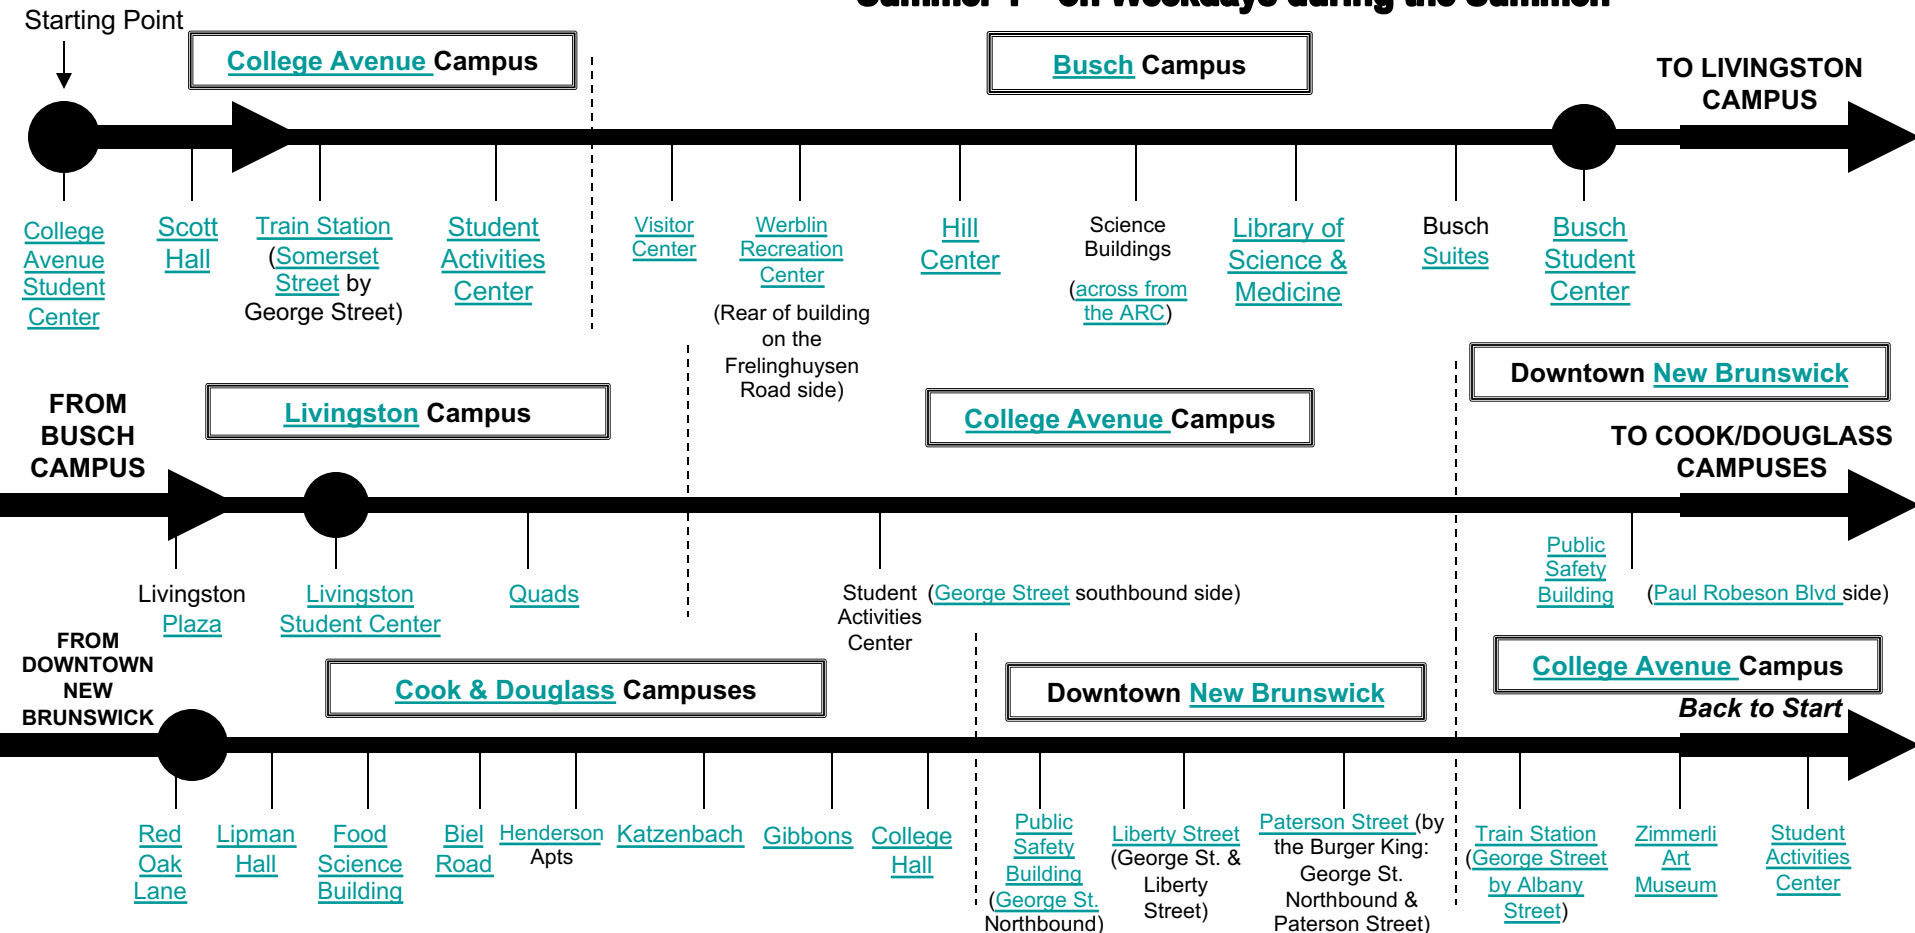

# 'WEEKEND 1':

COLLEGE AVE → BUSCH → LIVINGSTON → COLLEGE AVE → COOK / DOUGLASS → COLLEGE AVE

**PLEASE NOTE THAT THIS ROUTE IS CALLED:**

- "Weekend 1" on Weekends during the Fall & Spring Semesters.
- "Winter Break 1" on Weekdays during the Winter Break.
- "Spring Break 1" on Weekdays during the Spring Break.
- "Summer 1" on Weekdays during the Summer.

*Due to scheduled events & unforeseeable events/detours, the buses could be delayed and/or some bus stops may be bypassed.*

# 'WEEKEND 1':

Stop # on Map	Stop Name
1	College Avenue Student Center
2	Scott Hall
3	NB Train Station (Somerset Street side)
4	Student Activities Center
5	Visitor Center
6	Werblin Recreation Center (Rear Entrance)
7	Hill Center
8	Science Buildings
9	Library of Science & Medicine
10	Busch Suites
11	Busch Student Center
12	Livingston Plaza
13	Livingston Student Center
14	Quads
15	Student Activities Center (George St southbound)
16	Public Safety Building (Commercial Avenue side)
17	Red Oak Lane
18	Lipman Hall
19	Food Science Building
20	Biel Road
21	Henderson Apartments
22	Katzenbach
23	Gibbons
24	College Hall
25	Public Safety Building (George Street northbound)
26	George Street Northbound at Liberty Street
27	George Street Northbound at Paterson Street
28	NB Train Station (George Street side)
29	Zimmerli Art Museum