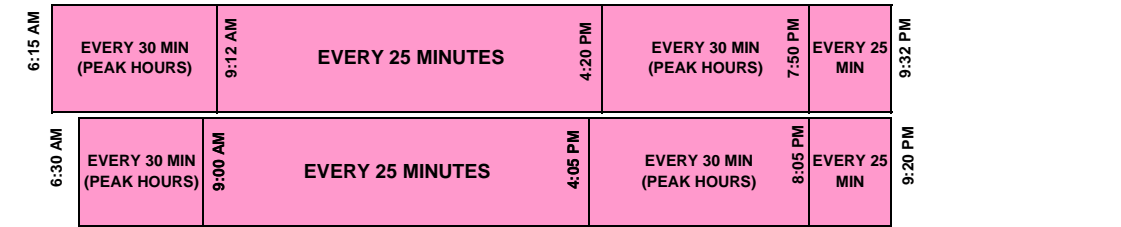

NEW BRUNSWICK 2 SHUTTLE

From Train Station:

[Route: CASC, New Brunswick Fifth & Sixth Wards, (Colony House during Peak Hours only), Train Station, Nursing School, SAC](#)

From CASC: