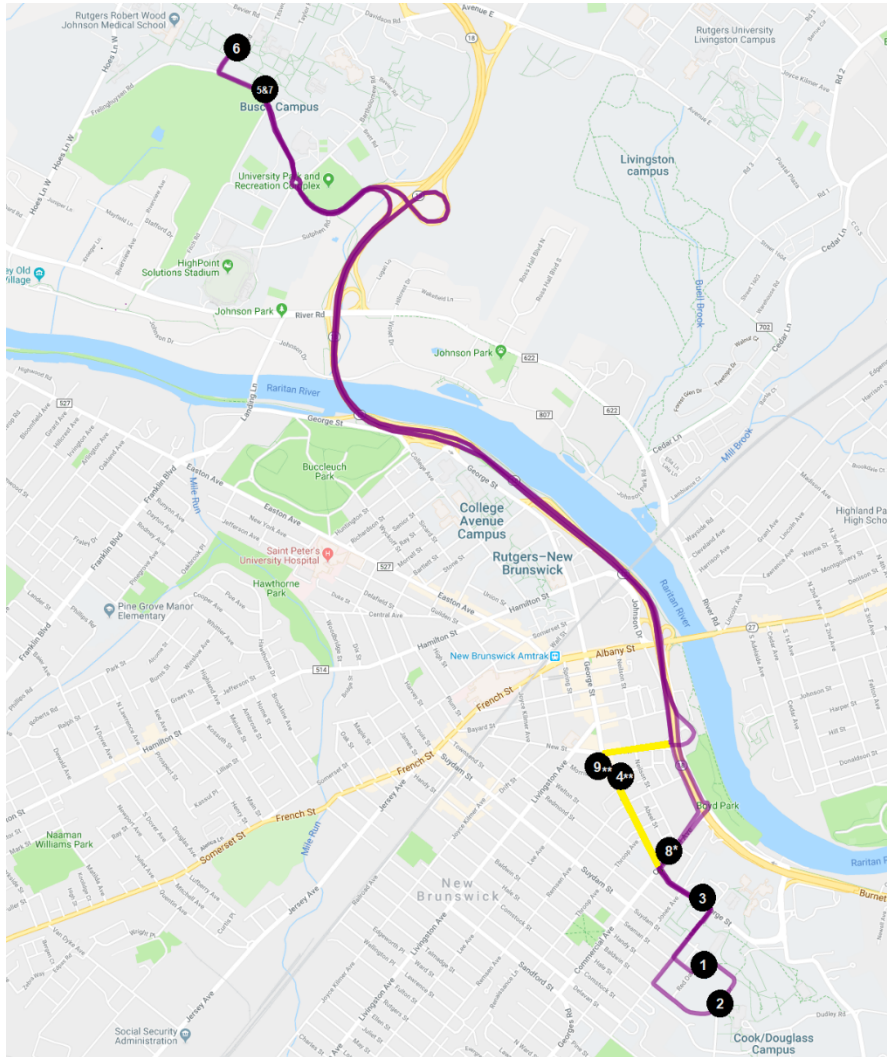

# "REXB" ROUTE: DOUGLASS & BUSCH CAMPUSES

*Due to scheduled events & unforeseeable events/detours, the buses could be delayed and/or some bus stops may be bypassed.*

# "REXB" ROUTE: DOUGLASS & BUSCH CAMPUSES

Stop # on Map	Stop Name
1	Red Oak Lane
2	Lipman Hall
3	College Hall
4**	Bravo Supermarket ** Stop serviced starting after 9:00 PM weeknights.
5	Hill Center (heading towards the ARC)
6	Allison Road Classroom Building
7	Hill Center (heading away from the ARC)
8*	Public Safety Building (Commercial Avenue side) * Stop serviced before 9:00 PM weeknights.
9**	290 George Street (Formerly Rockoff Hall) ** Stop serviced starting after 9:00 PM weeknights.