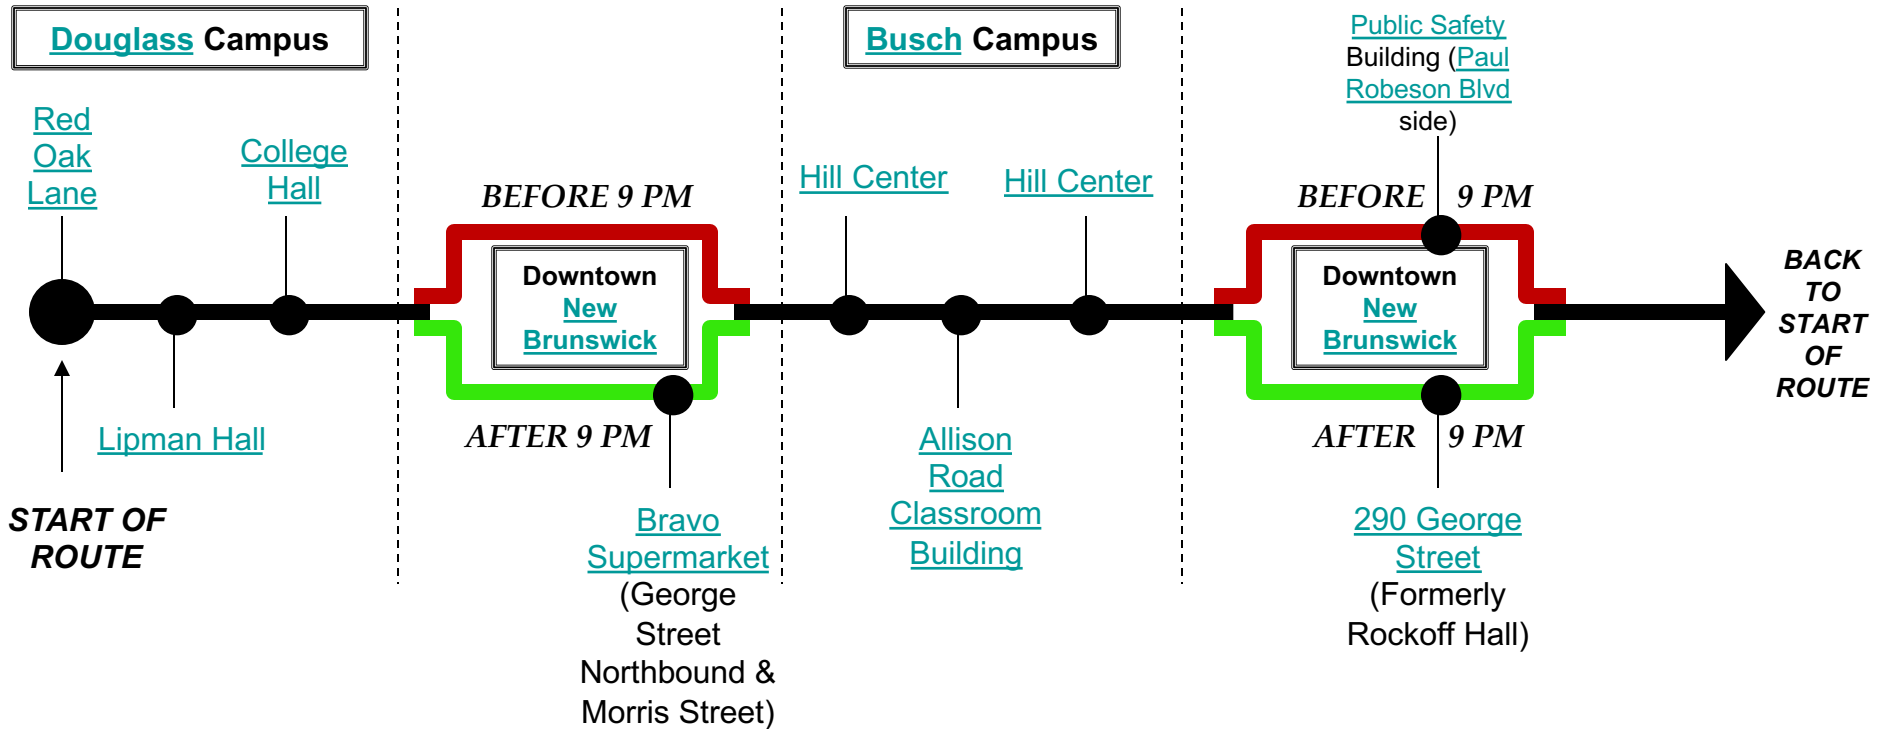

# "REXB" ROUTE: DOUGLASS & BUSCH CAMPUSES

*Due to scheduled events & unforeseeable events/detours, the buses could be delayed and/or some bus stops may be bypassed.*

# "REXB" ROUTE: DOUGLASS & BUSCH CAMPUSES

Stop # on Map	Stop Name
1	Red Oak Lane
2	Lipman Hall
3	College Hall
4**	Bravo Supermarket ** Stop serviced starting after 9:00 PM weeknights.
5	Hill Center (heading towards the ARC)
6	Allison Road Classroom Building
7	Hill Center (heading away from the ARC)
8*	Public Safety Building (Commercial Avenue side) * Stop serviced before 9:00 PM weeknights.
9**	290 George Street (Formerly Rockoff Hall) ** Stop serviced starting after 9:00 PM weeknights.