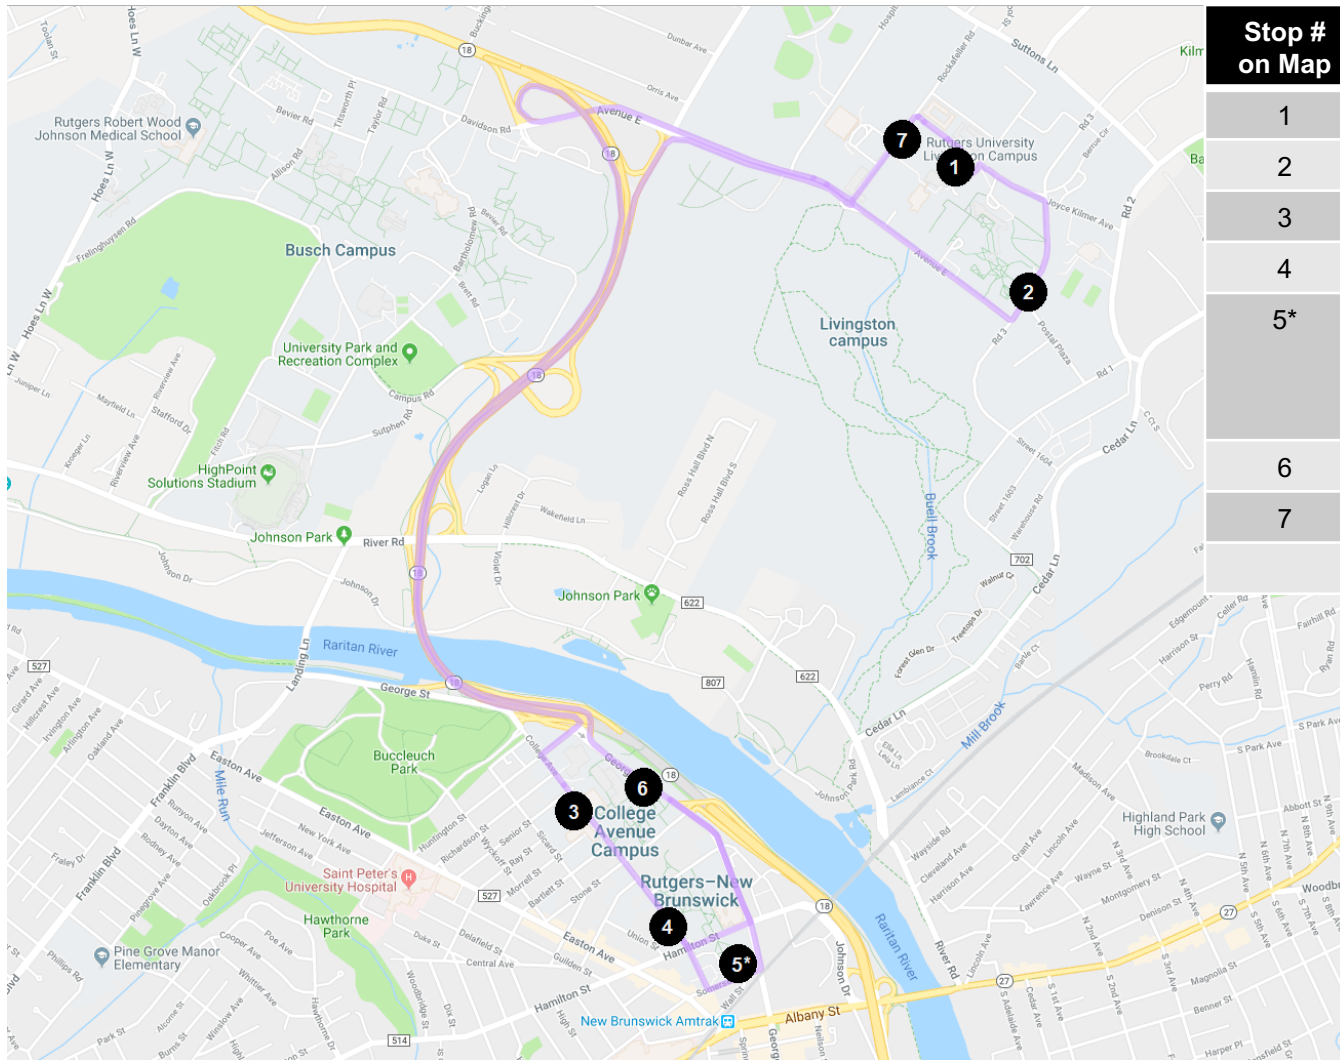

"LX" ROUTE: COLLEGE AVE & LIVINGSTON CAMPUSES (EXPRESS VIA ROUTE 18)

Due to scheduled events & unforeseeable events/detours, the buses could be delayed and/or some bus stops may be bypassed.

"LX" ROUTE: COLLEGE AVE & LIVINGSTON CAMPUSES (EXPRESS VIA ROUTE 18)

Stop # on Map	Stop Name
1	Livingston Center
2	Quads
3	College Avenue Student Center
4	Scott Hall
5*	NB Train Station (Somerset Street side) * Stop serviced starting after 9:30 PM weeknights.
6	Student Activities Center
7	Livingston Plaza