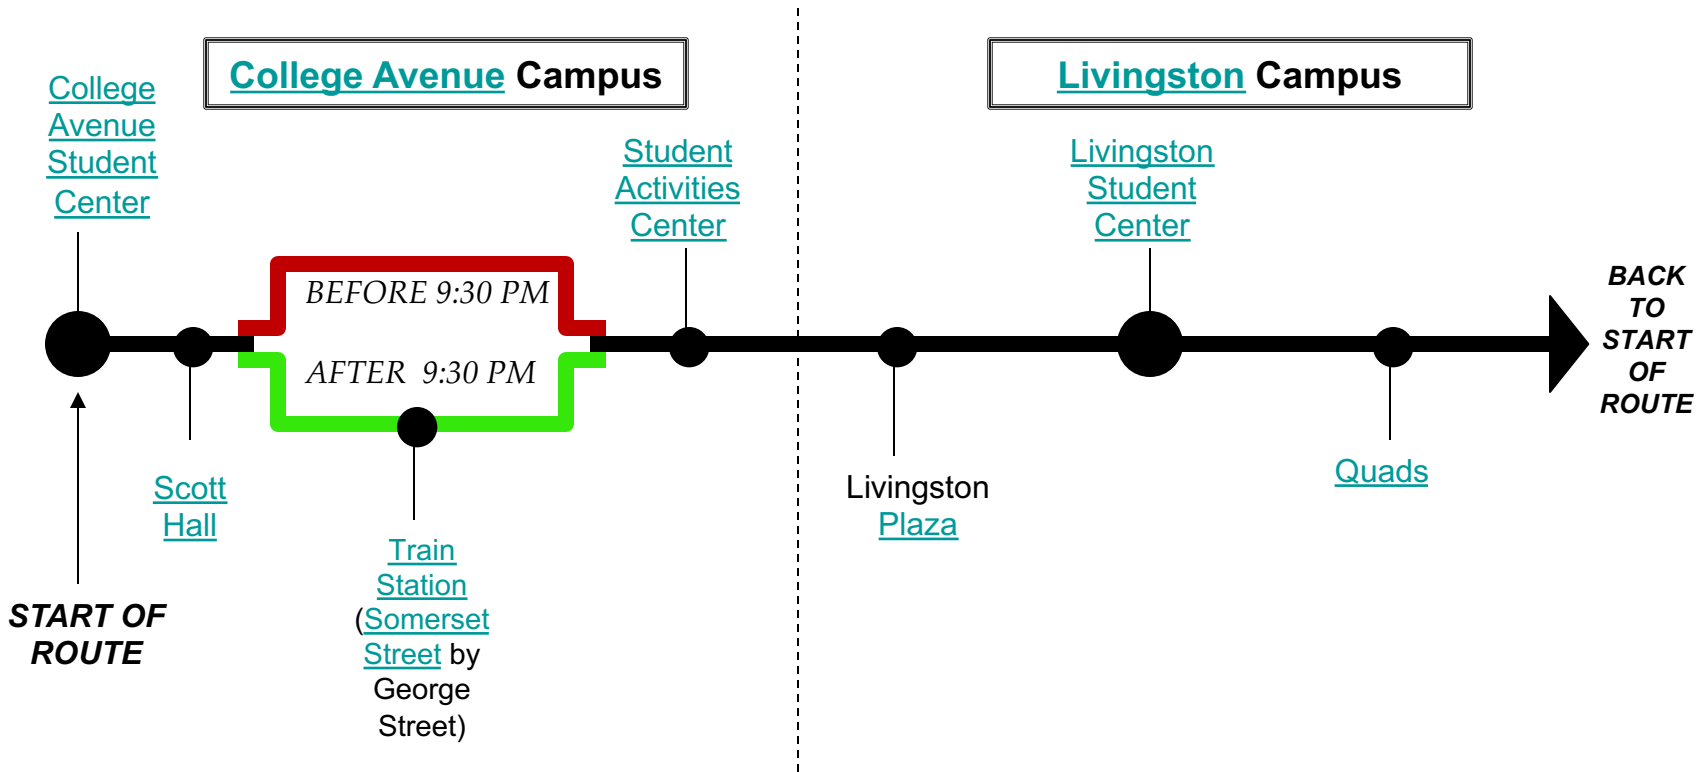

"LX" ROUTE: COLLEGE AVE & LIVINGSTON CAMPUSES (EXPRESS VIA ROUTE 18)

Due to scheduled events & unforeseeable events/detours, the buses could be delayed and/or some bus stops may be bypassed.

"LX" ROUTE: COLLEGE AVE & LIVINGSTON CAMPUSES (EXPRESS VIA ROUTE 18)

Stop # on Map	Stop Name
1	Livingston Center
2	Quads
3	College Avenue Student Center
4	Scott Hall
5*	NB Train Station (Somerset Street side) * Stop serviced starting after 9:30 PM weeknights.
6	Student Activities Center
7	Livingston Plaza