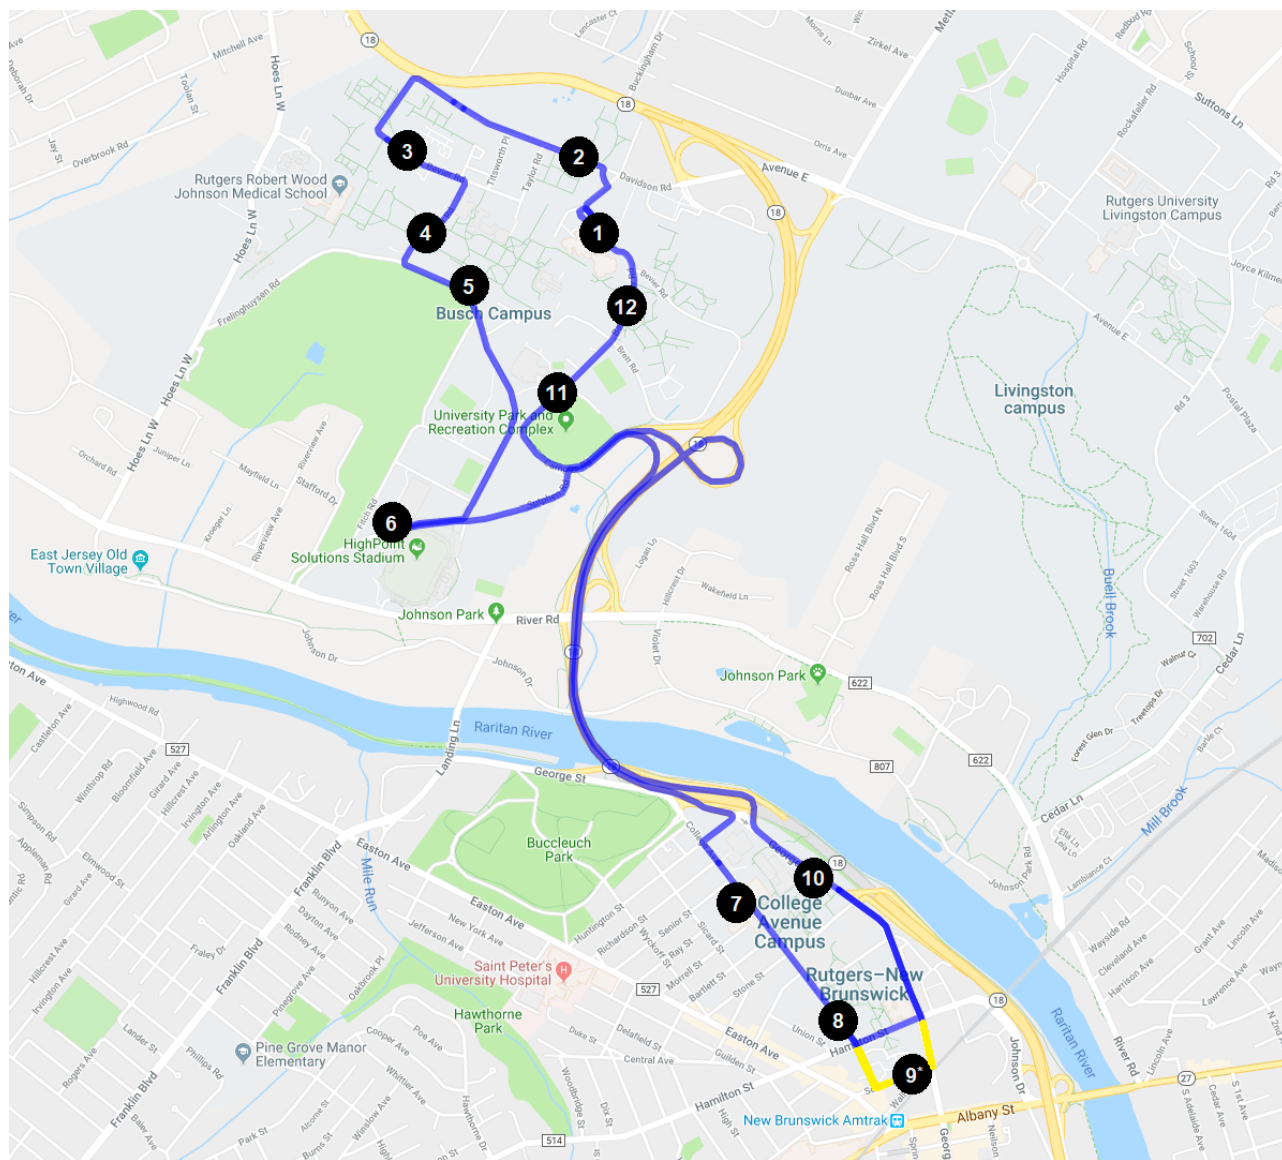

"H" ROUTE: COLLEGE AVE & BUSCH CAMPUSES

Due to scheduled events & unforeseeable events/detours, the buses could be delayed and/or some bus stops may be bypassed.

"H" ROUTE: COLLEGE AVE & BUSCH CAMPUSES

Stop # on Map	Stop Name
1	Busch Student Center
2	Davidson Hall
3	Library of Science & Medicine
4	Allison Road Classroom Building
5	Hill Center
6	Stadium West Lot
7	College Avenue Student Center
8	Scott Hall
9*	NB Train Station (Somerset Street side) * Stop serviced starting after 9:30 PM weeknights.
10	Student Activities Center
11	Werblin Recreation Center (Front Entrance)
12	Buell Apartments