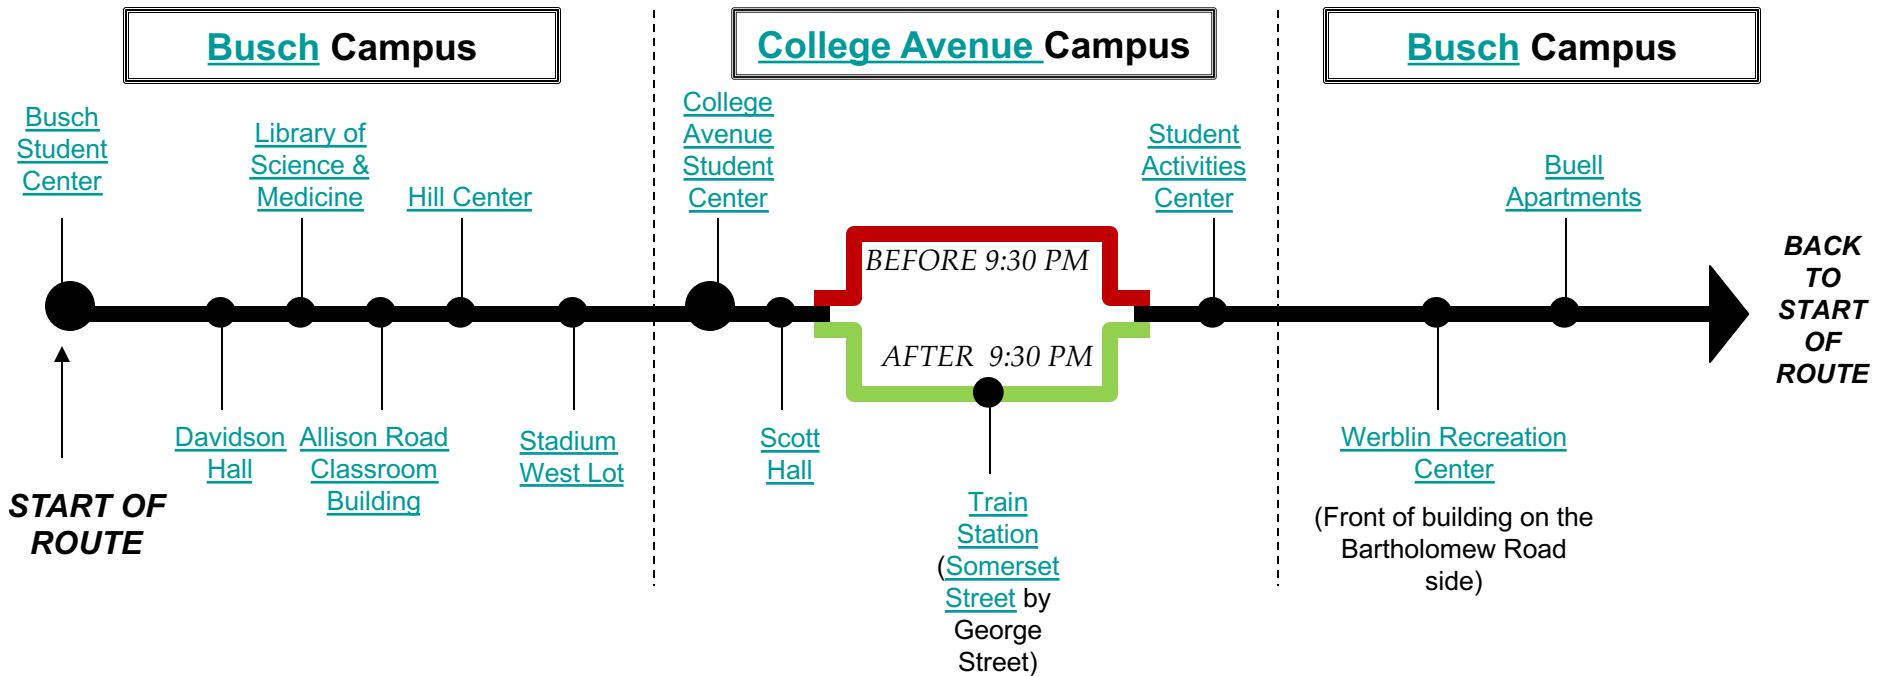

"H" ROUTE: COLLEGE AVE & BUSCH CAMPUSES

Due to scheduled events & unforeseeable events/detours, the buses could be delayed and/or some bus stops may be bypassed.

"H" ROUTE: COLLEGE AVE & BUSCH CAMPUSES

Stop # on Map	Stop Name
1	Busch Student Center
2	Davidson Hall
3	Library of Science & Medicine
4	Allison Road Classroom Building
5	Hill Center
6	Stadium West Lot
7	College Avenue Student Center
8	Scott Hall
9*	NB Train Station (Somerset Street side) * Stop serviced starting after 9:30 PM weeknights.
10	Student Activities Center
11	Werblin Recreation Center (Front Entrance)
12	Buell Apartments