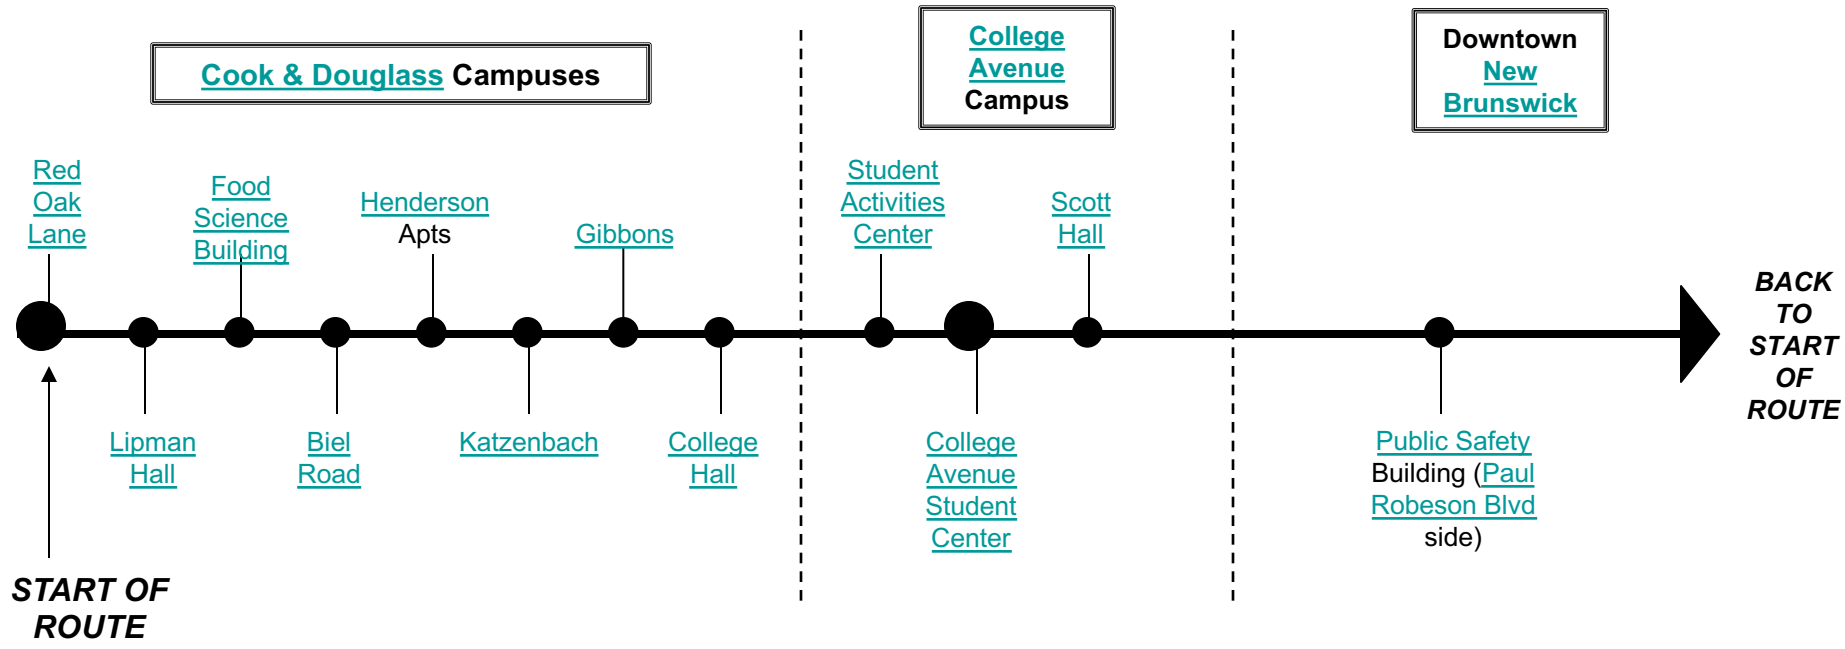

"F" ROUTE: COLLEGE AVENUE & COOK - DOUGLASS CAMPUSES (VIA ROUTE 18)

Due to scheduled events & unforeseeable events/detours, the buses could be delayed and/or some bus stops may be bypassed.

"F" ROUTE: COLLEGE AVENUE & COOK - DOUGLASS CAMPUSES (VIA ROUTE 18)

Stop # on Map	Stop Name
1	College Avenue Student Center
2	Scott Hall
3	Public Safety Building (Commercial Avenue side)
4	Red Oak Lane
5	Lipman Hall
6	Food Science Building
7	Biel Road
8	Henderson Apartments
9	Katzenbach
10	Gibbons
11	College Hall
12	Student Activities Center