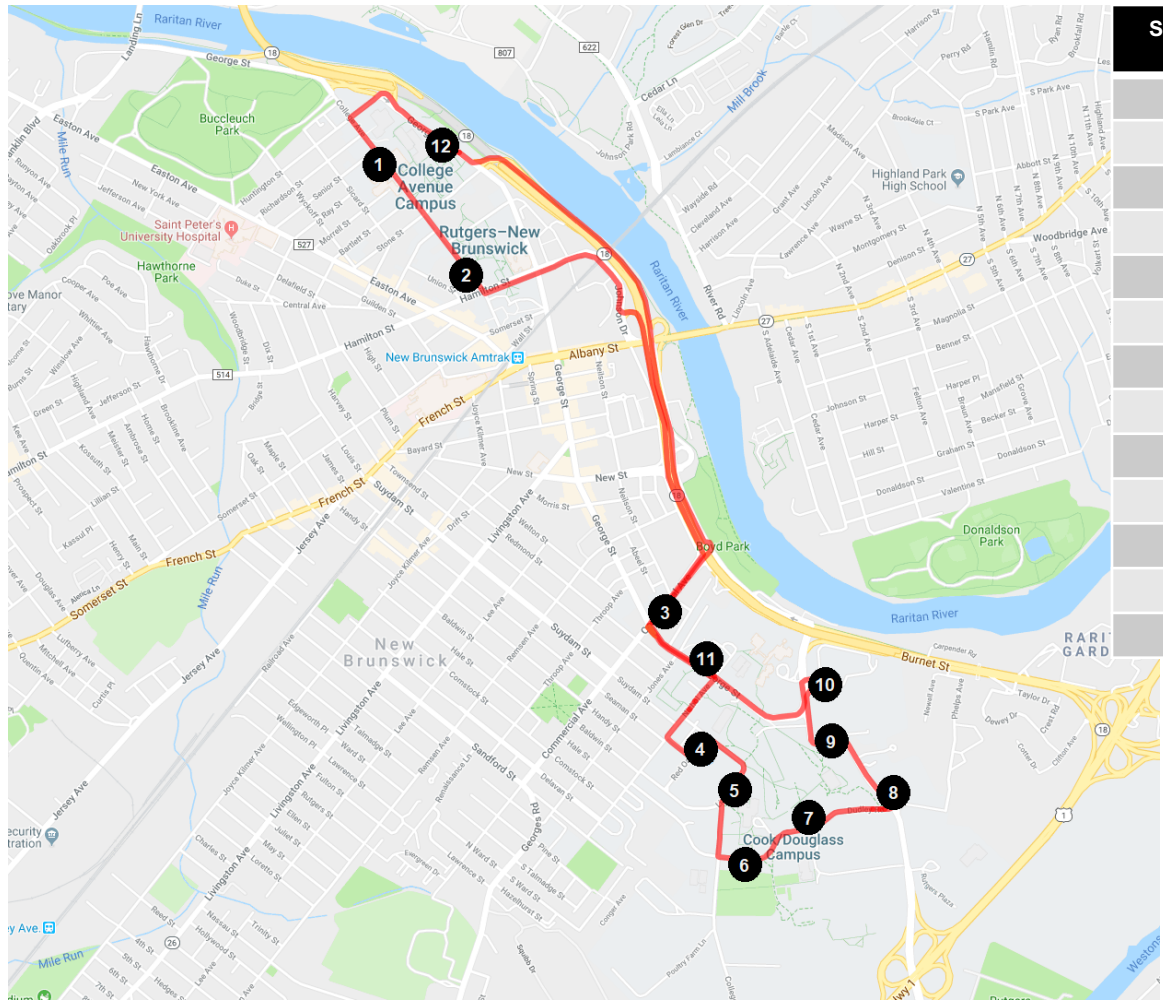

"F" ROUTE: COLLEGE AVENUE & COOK - DOUGLASS CAMPUSES (VIA ROUTE 18)

Due to scheduled events & unforeseeable events/detours, the buses could be delayed and/or some bus stops may be bypassed.

"F" ROUTE: COLLEGE AVENUE & COOK - DOUGLASS CAMPUSES (VIA ROUTE 18)

Stop # on Map	Stop Name
1	College Avenue Student Center
2	Scott Hall
3	Public Safety Building (Commercial Avenue side)
4	Red Oak Lane
5	Lipman Hall
6	Food Science Building
7	Biel Road
8	Henderson Apartments
9	Katzenbach
10	Gibbons
11	College Hall
12	Student Activities Center