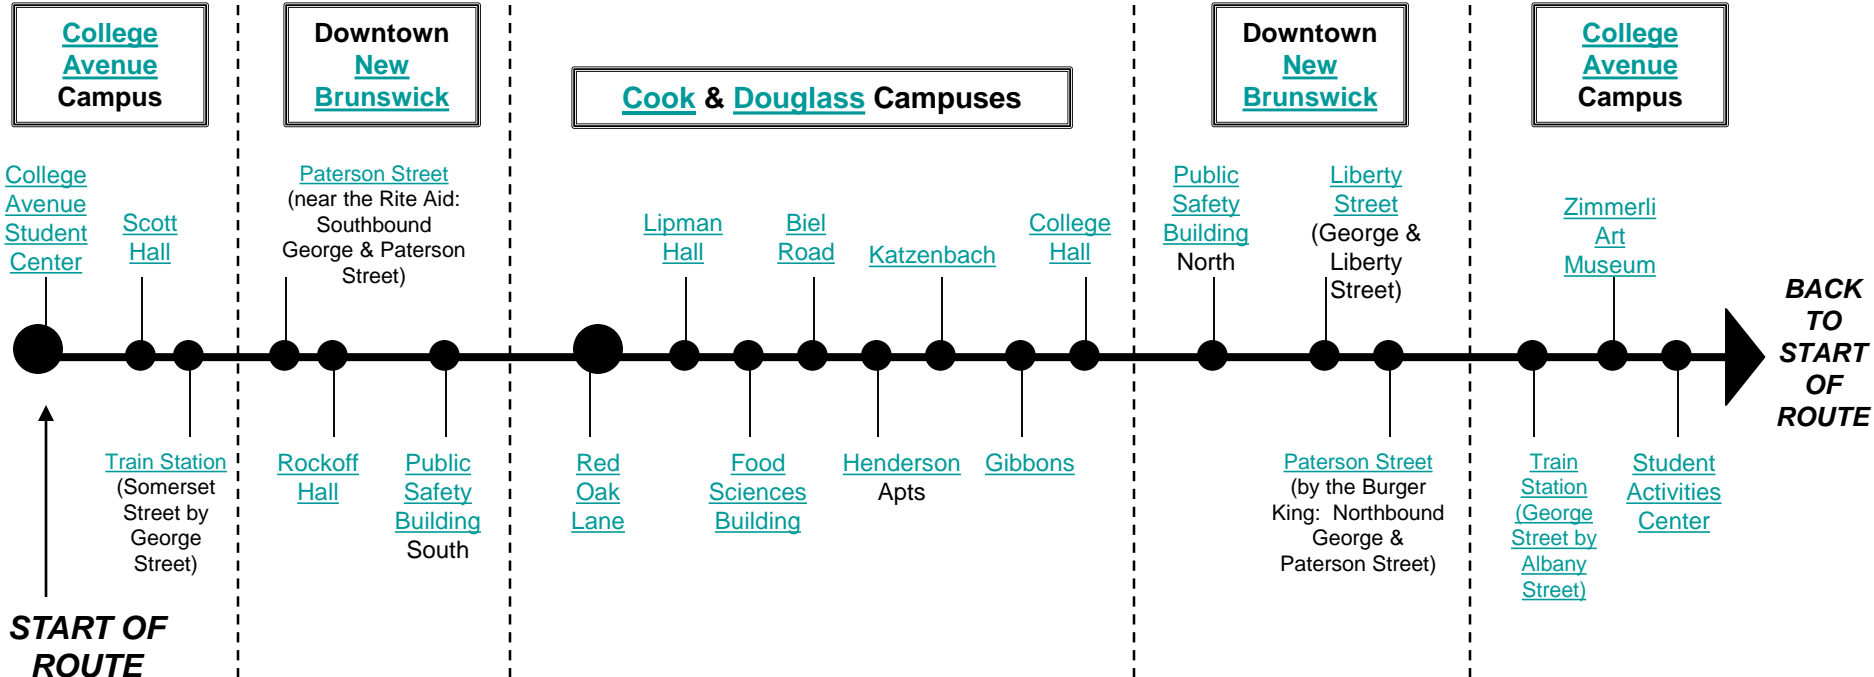

"EE" ROUTE:

COLLEGE AVENUE & COOK - DOUGLASS CAMPUSES

(VIA GEORGE STREET / DOWNTOWN NEW BRUNSWICK)

TRACK THE ROUTE ONLINE:

Due to scheduled events & unforeseeable events/detours, the buses could be delayed and/or some bus stops may be bypassed.