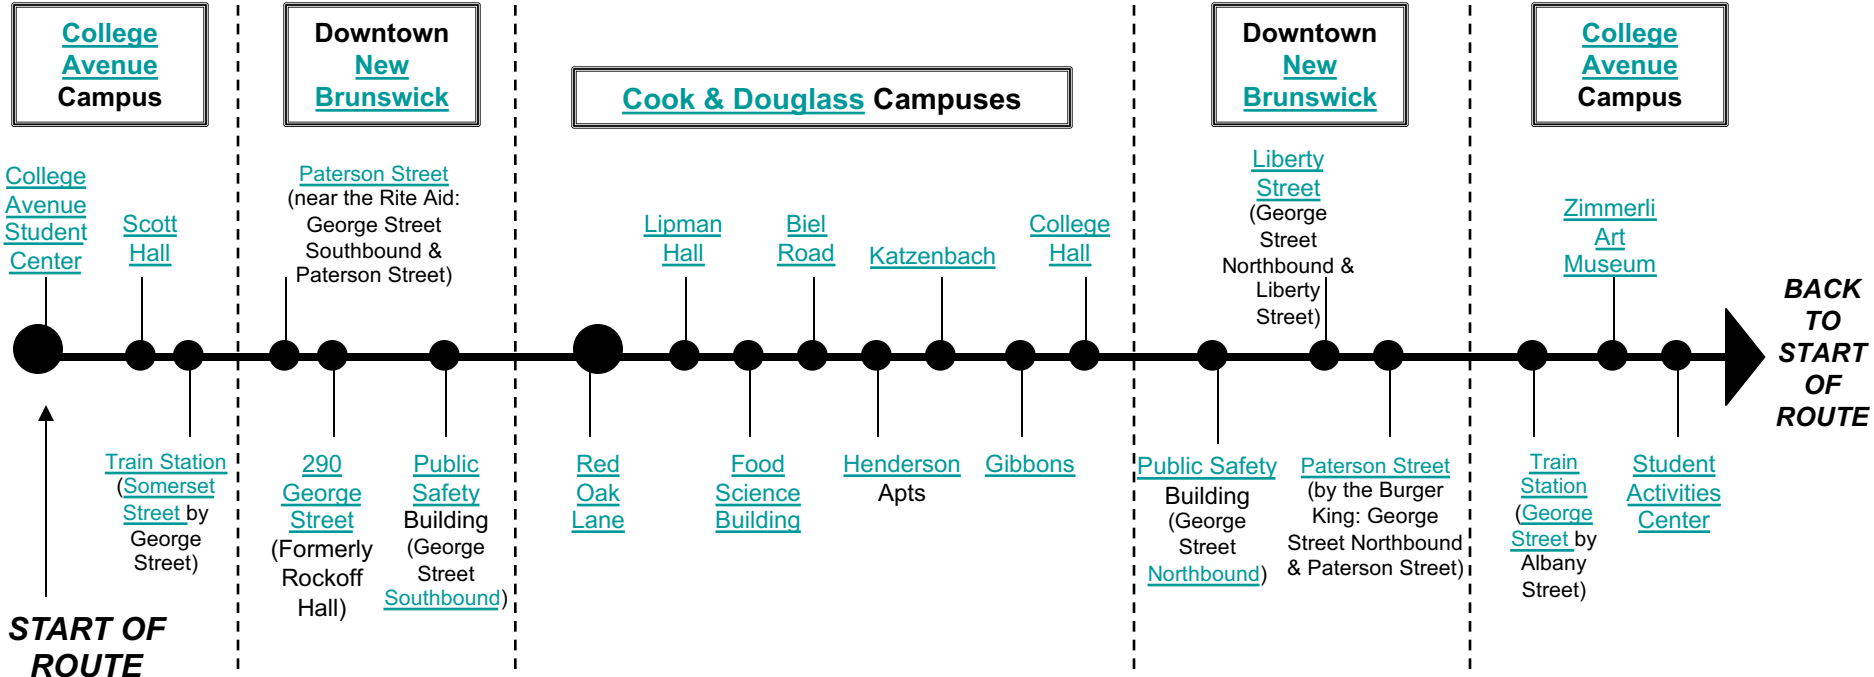

"EE" ROUTE:

COLLEGE AVENUE & COOK - DOUGLASS CAMPUSES

(VIA GEORGE STREET / DOWNTOWN NEW BRUNSWICK)

Due to scheduled events & unforeseeable events/detours, the buses could be delayed and/or some bus stops may be bypassed.

"EE" ROUTE:

COLLEGE AVENUE & COOK - DOUGLASS CAMPUSES

(VIA GEORGE STREET / DOWNTOWN NEW BRUNSWICK)

Stop # on Map	Stop Name
1	College Avenue Student Center
2	Scott Hall
3	NB Train Station (Somerset Street side)
4	George Street Southbound at Paterson Street
5	290 George Street (formerly Rockoff Hall)
6	Public Safety Building (George Street southbound)
7	Red Oak Lane
8	Lipman Hall
9	Food Science Building
10	Biel Road
11	Henderson Apartments
12	Katzenbach
13	Gibbons
14	College Hall
15	Public Safety Building (George Street northbound)
16	George Street Northbound at Liberty Street
17	George Street Northbound at Paterson Street
18	NB Train Station (George Street side)
19	Zimmerli Art Museum
20	Student Activities Center