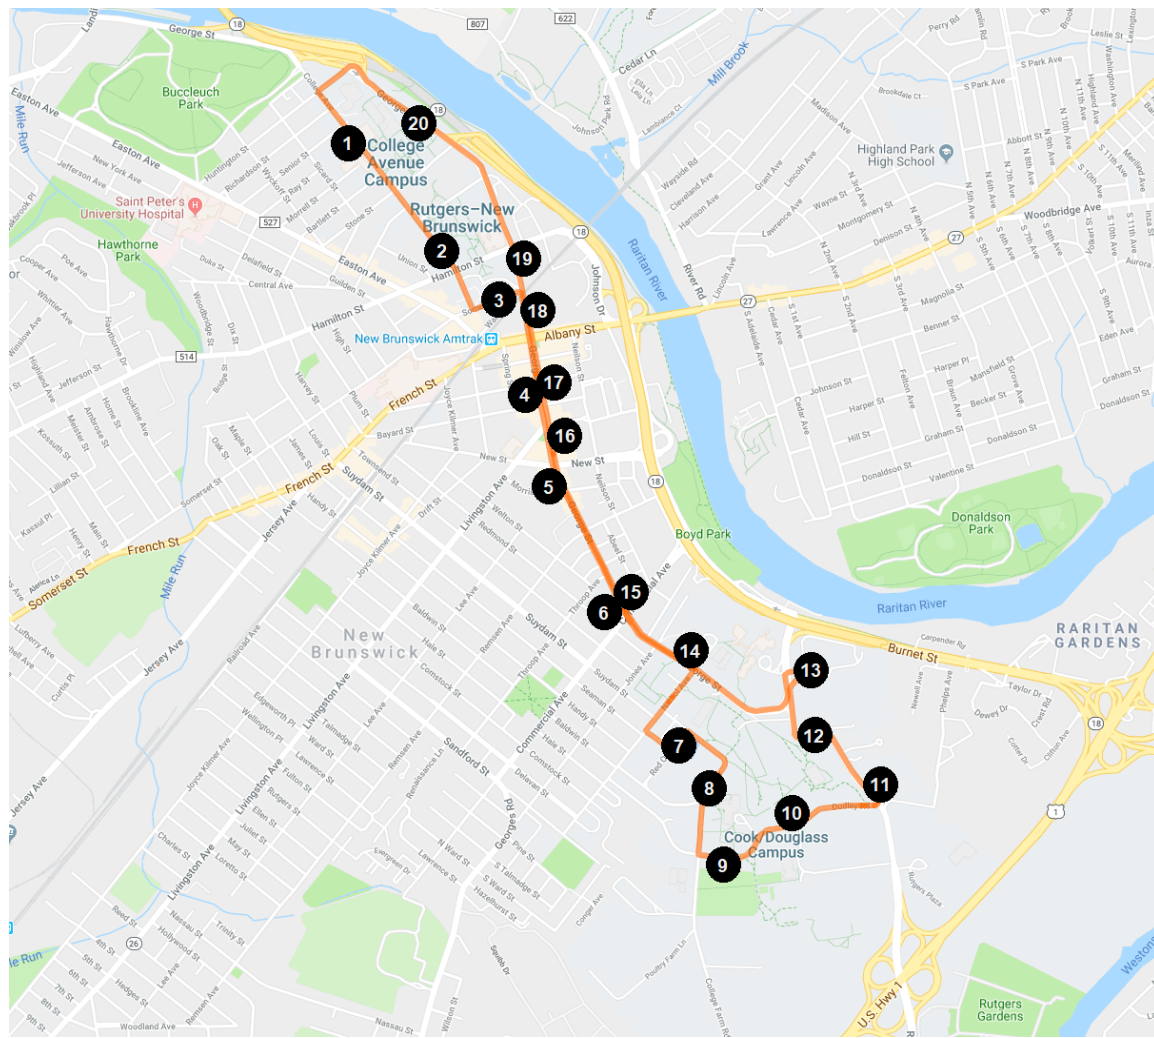

"EE" ROUTE:

COLLEGE AVENUE & COOK - DOUGLASS CAMPUSES

(VIA GEORGE STREET / DOWNTOWN NEW BRUNSWICK)

Due to scheduled events & unforeseeable events/detours, the buses could be delayed and/or some bus stops may be bypassed.

"EE" ROUTE:

COLLEGE AVENUE & COOK - DOUGLASS CAMPUSES

(VIA GEORGE STREET / DOWNTOWN NEW BRUNSWICK)

Stop # on Map	Stop Name
1	College Avenue Student Center
2	Scott Hall
3	NB Train Station (Somerset Street side)
4	George Street Southbound at Paterson Street
5	290 George Street (formerly Rockoff Hall)
6	Public Safety Building (George Street southbound)
7	Red Oak Lane
8	Lipman Hall
9	Food Science Building
10	Biel Road
11	Henderson Apartments
12	Katzenbach
13	Gibbons
14	College Hall
15	Public Safety Building (George Street northbound)
16	George Street Northbound at Liberty Street
17	George Street Northbound at Paterson Street
18	NB Train Station (George Street side)
19	Zimmerli Art Museum
20	Student Activities Center