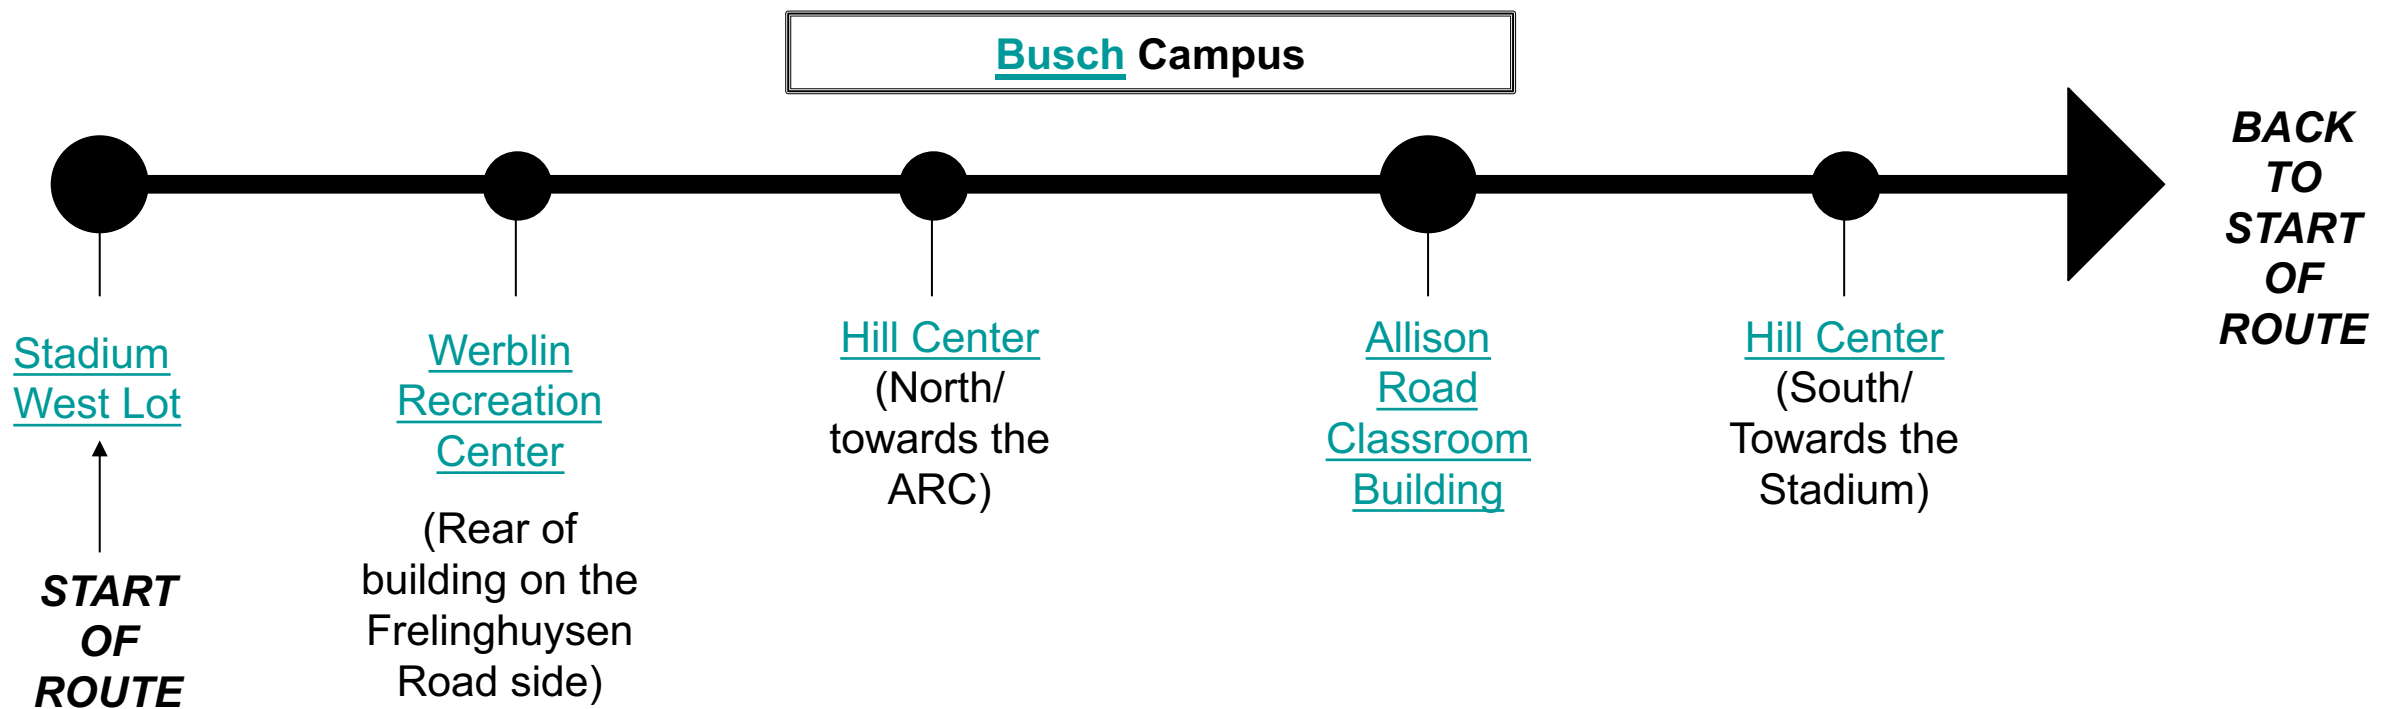

# "C" ROUTE: BUSCH CAMPUS COMMUTER SHUTTLE

*Due to scheduled events & unforeseeable events/detours, the buses could be delayed and/or some bus stops may be bypassed.*

# "C" ROUTE: BUSCH CAMPUS COMMUTER SHUTTLE

Stop # on Map	Stop Name
1	Stadium West Lot
2	Werblin Rec. Center (Rear Entrance)
3	Hill Center
4	Allison Road Classroom Building
5	Hill Center