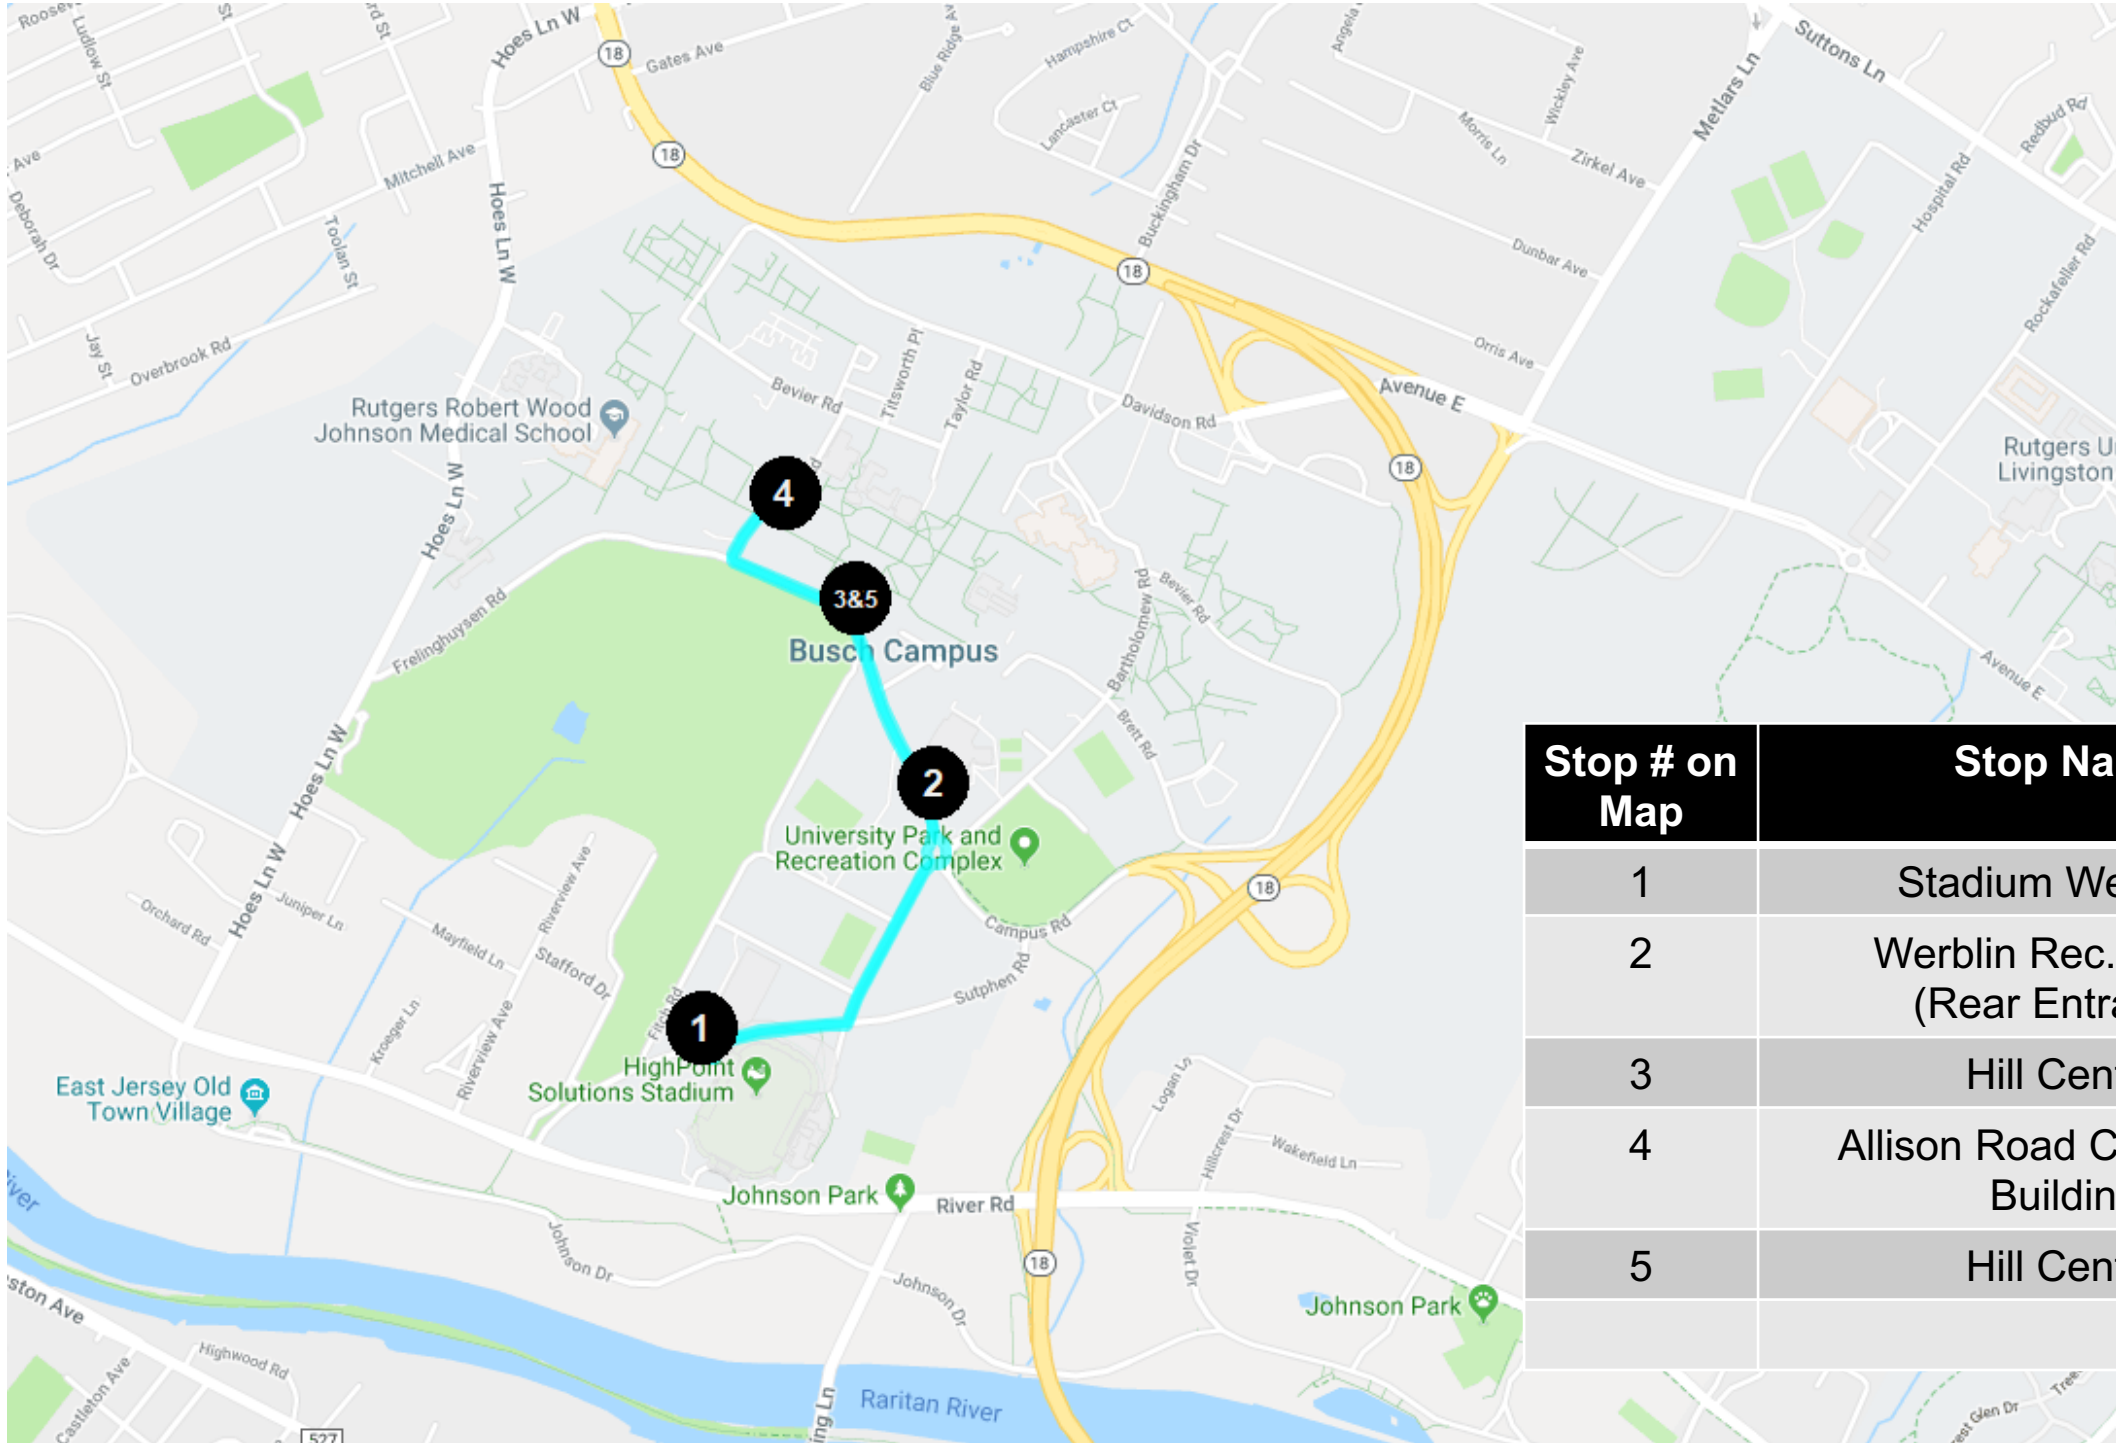

# "C" ROUTE: BUSCH CAMPUS COMMUTER SHUTTLE

*Due to scheduled events & unforeseeable events/detours, the buses could be delayed and/or some bus stops may be bypassed.*

# "C" ROUTE: BUSCH CAMPUS COMMUTER SHUTTLE

Stop # on Map	Stop Name
1	Stadium West Lot
2	Werblin Rec. Center (Rear Entrance)
3	Hill Center
4	Allison Road Classroom Building
5	Hill Center