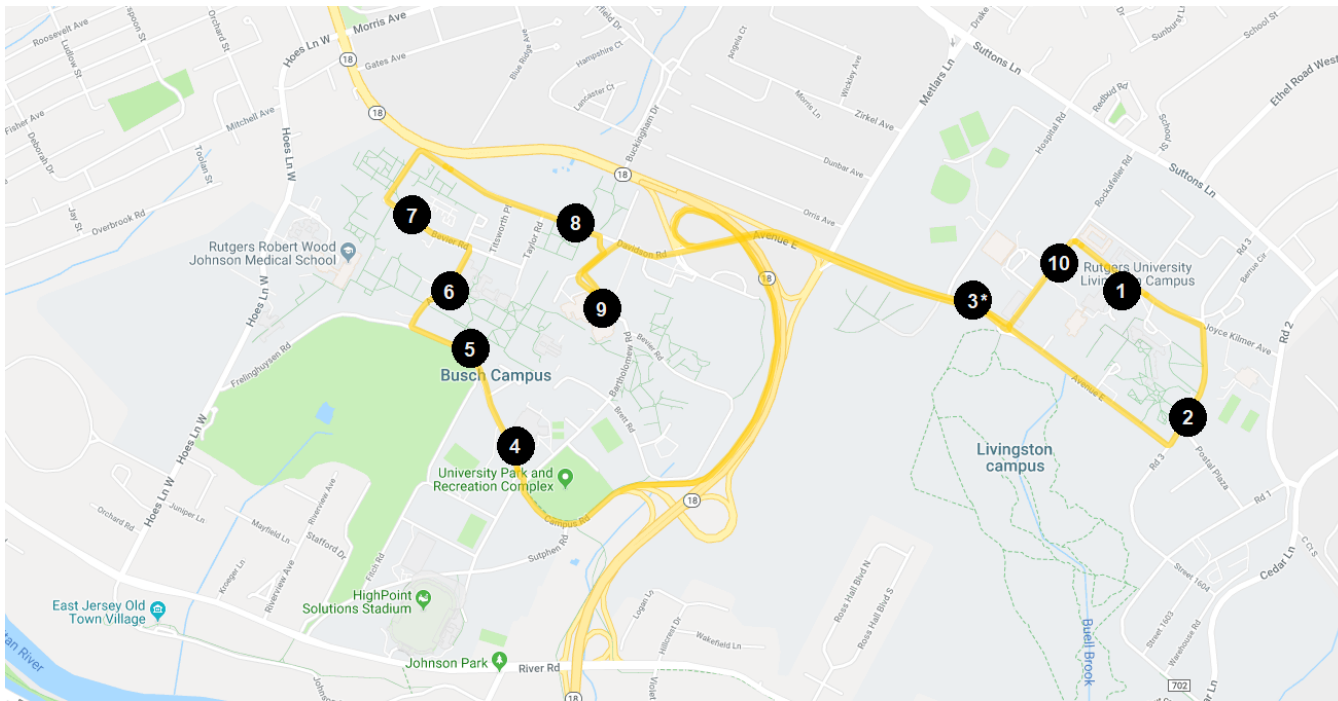

"B" ROUTE: LIVINGSTON & BUSCH CAMPUSES

NOTE: Only one "B" bus designated as the "B-He" will service the Health Center. NO other "B" bus will stop here.

Due to scheduled events & unforeseeable events/detours, the buses could be delayed and/or some bus stops may be bypassed.

"B" ROUTE: LIVINGSTON & BUSCH CAMPUSES

Stop # on Map	Stop Name
1	Livingston Student Center
2	Quads
3*	Busch/Livingston Health Center * Only the "B-He" designated bus still service this stop.
4	Werblin Rec. Center (Rear Entrance)
5	Hill Center
6	Science Buildings (across from the ARC)
7	Library of Science & Medicine
8	Busch Suites
9	Busch Student Center
10	Livingston Plaza