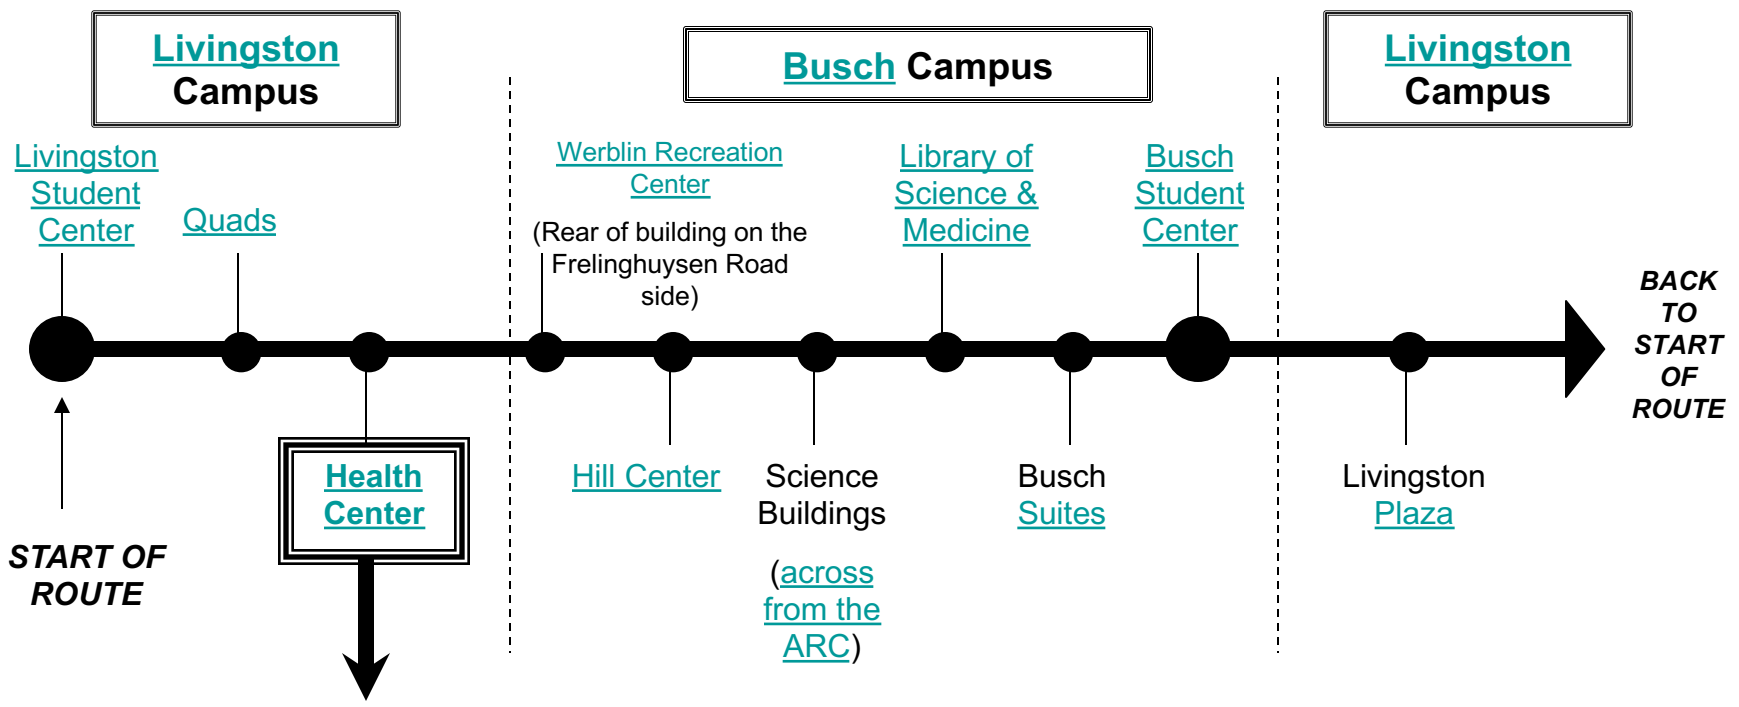

"B" ROUTE: LIVINGSTON & BUSCH CAMPUSES

NOTE: Only one "B" bus designated as the "B-He" will service the Health Center. NO other "B" bus will stop here.

Due to scheduled events & unforeseeable events/detours, the buses could be delayed and/or some bus stops may be bypassed.

"B" ROUTE: LIVINGSTON & BUSCH CAMPUSES

Stop # on Map	Stop Name
1	Livingston Student Center
2	Quads
3*	Busch/Livingston Health Center * Only the "B-He" designated bus still service this stop.
4	Werblin Rec. Center (Rear Entrance)
5	Hill Center
6	Science Buildings (across from the ARC)
7	Library of Science & Medicine
8	Busch Suites
9	Busch Student Center
10	Livingston Plaza