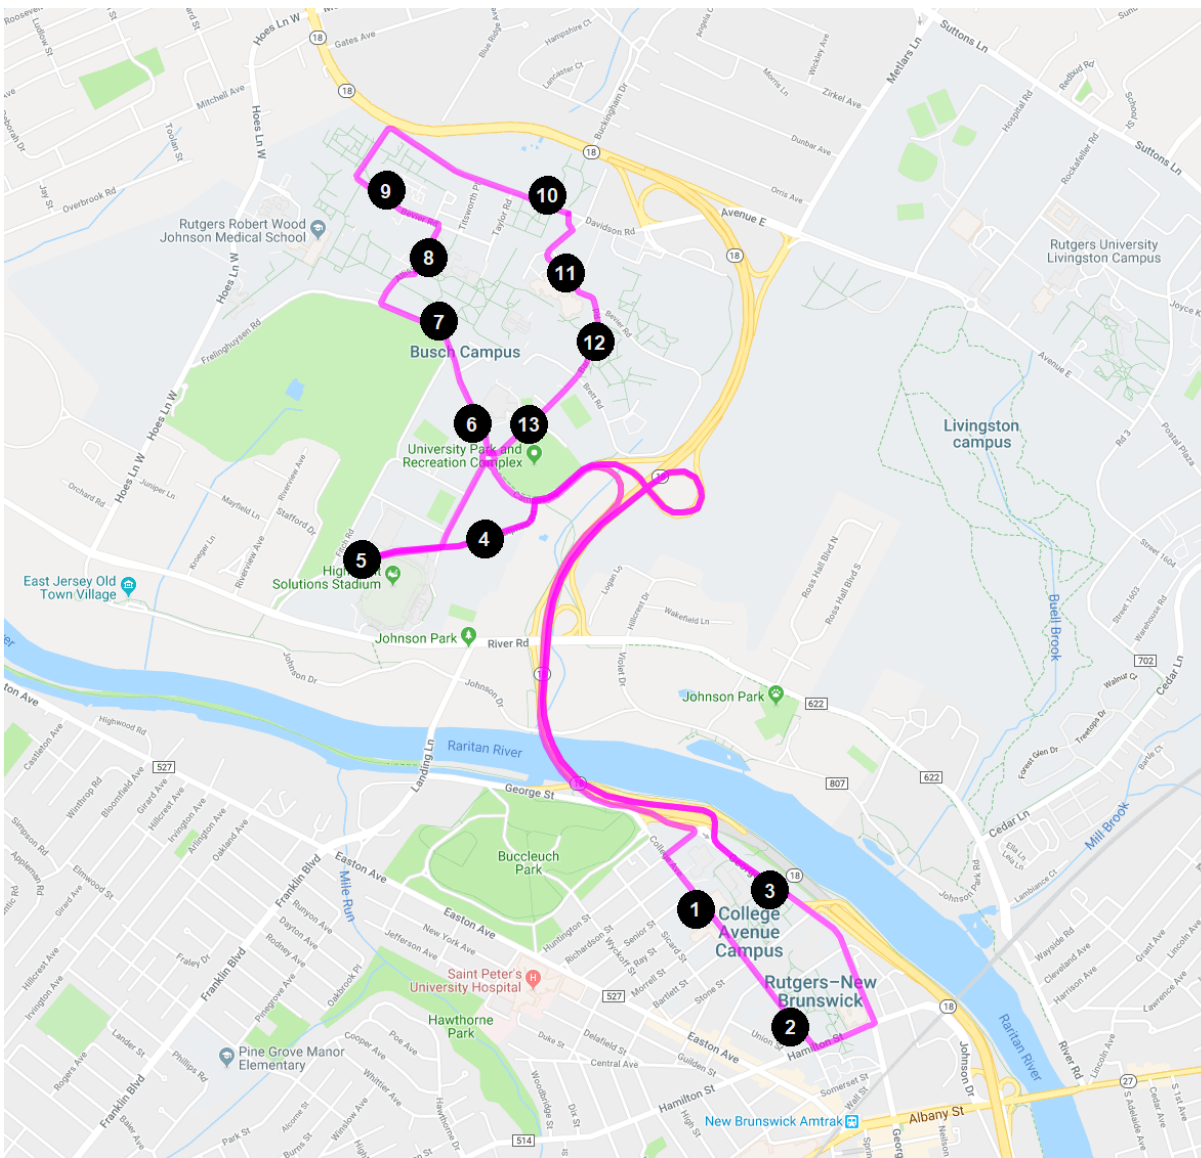

"A" ROUTE: COLLEGE AVE & BUSCH CAMPUSES

Due to scheduled events & unforeseeable events/detours, the buses could be delayed and/or some bus stops may be bypassed.

"A" ROUTE: COLLEGE AVE & BUSCH CAMPUSES

Stop # on Map	Stop Name
1	College Avenue Student Center
2	Scott Hall
3	Student Activities Center
4	Visitor Center
5	Stadium West Lot
6	Werblin Recreation Center (Rear Entrance)
7	Hill Center
8	Science Buildings (across from the ARC)
9	Library of Science & Medicine
10	Busch Suites
11	Busch Student Center
12	Buell Apartments
13	Werblin Recreation Center (Front Entrance)