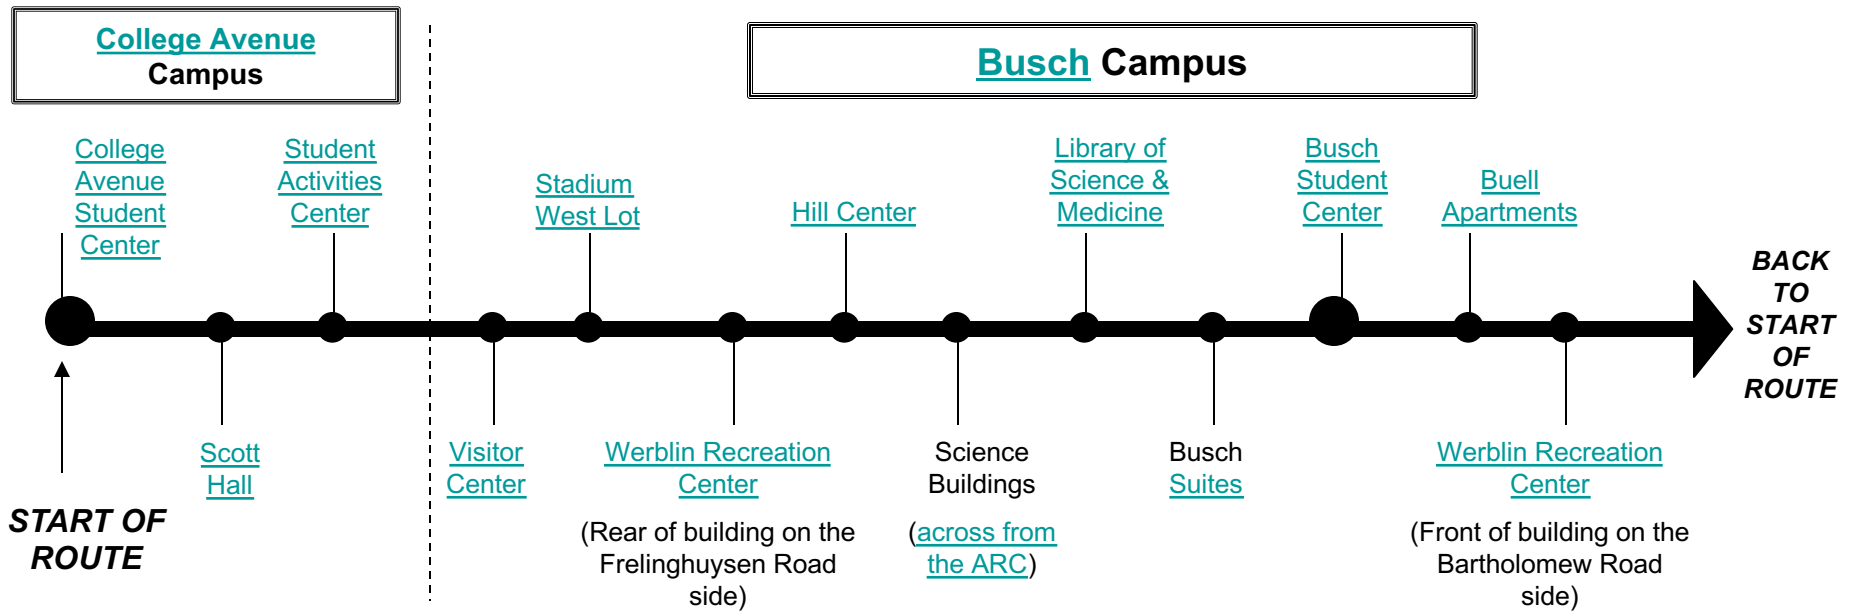

"A" ROUTE: COLLEGE AVE & BUSCH CAMPUSES

Due to scheduled events & unforeseeable events/detours, the buses could be delayed and/or some bus stops may be bypassed.

"A" ROUTE: COLLEGE AVE & BUSCH CAMPUSES

Stop # on Map	Stop Name
1	College Avenue Student Center
2	Scott Hall
3	Student Activities Center
4	Visitor Center
5	Stadium West Lot
6	Werblin Recreation Center (Rear Entrance)
7	Hill Center
8	Science Buildings (across from the ARC)
9	Library of Science & Medicine
10	Busch Suites
11	Busch Student Center
12	Buell Apartments
13	Werblin Recreation Center (Front Entrance)