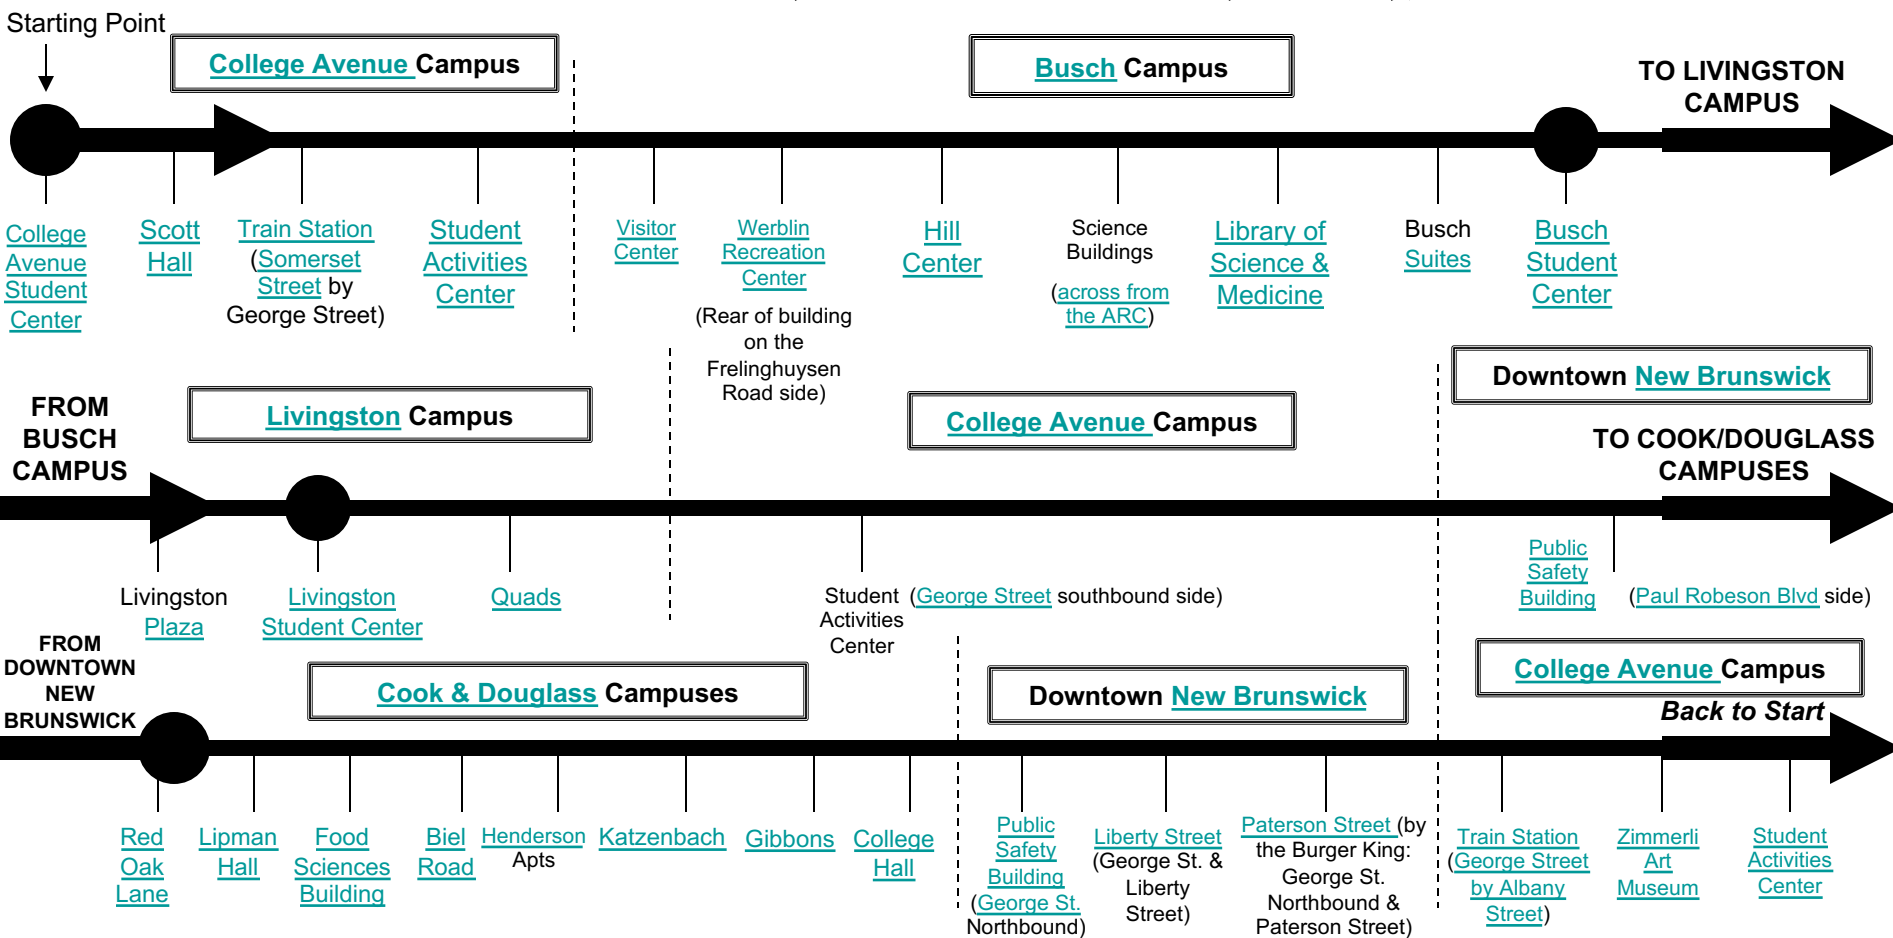

"ALL CAMPUSES" ROUTE:

COLLEGE AVE → BUSCH → LIVINGSTON → COLLEGE AVE → COOK / DOUGLASS → COLLEGE AVE

OPERATES DURING:

- Thanksgiving Recess (Thanksgiving, the Friday & Saturday after)
- Holiday Recess (period including / between Christmas & New Years' Day)
- Weekends during the Winter Break, Spring Break & Summer
- Select Holidays (Christmas, New Year's, Memorial Day, Fourth of July)

Due to scheduled events & unforeseeable events/detours, the buses could be delayed and/or some bus stops may be bypassed.

ALL CAMPUSES' :

Stop # on Map	Stop Name
1	College Avenue Student Center
2	Scott Hall
3	NB Train Station (Somerset Street side)
4	Student Activities Center
5	Visitor Center
6	Werblin Recreation Center (Rear Entrance)
7	Hill Center
8	Science Buildings
9	Library of Science & Medicine
10	Busch Suites
11	Busch Student Center
12	Livingston Plaza
13	Livingston Student Center
14	Quads
15	Student Activities Center (George St southbound)
16	Public Safety Building (Commercial Avenue side)
17	Red Oak Lane
18	Lipman Hall
19	Food Science Building
20	Biel Road
21	Henderson Apartments
22	Katzenbach
23	Gibbons
24	College Hall
25	Public Safety Building (George Street northbound)
26	George Street Northbound at Liberty Street
27	George Street Northbound at Paterson Street
28	NB Train Station (George Street side)
29	Zimmerli Art Museum