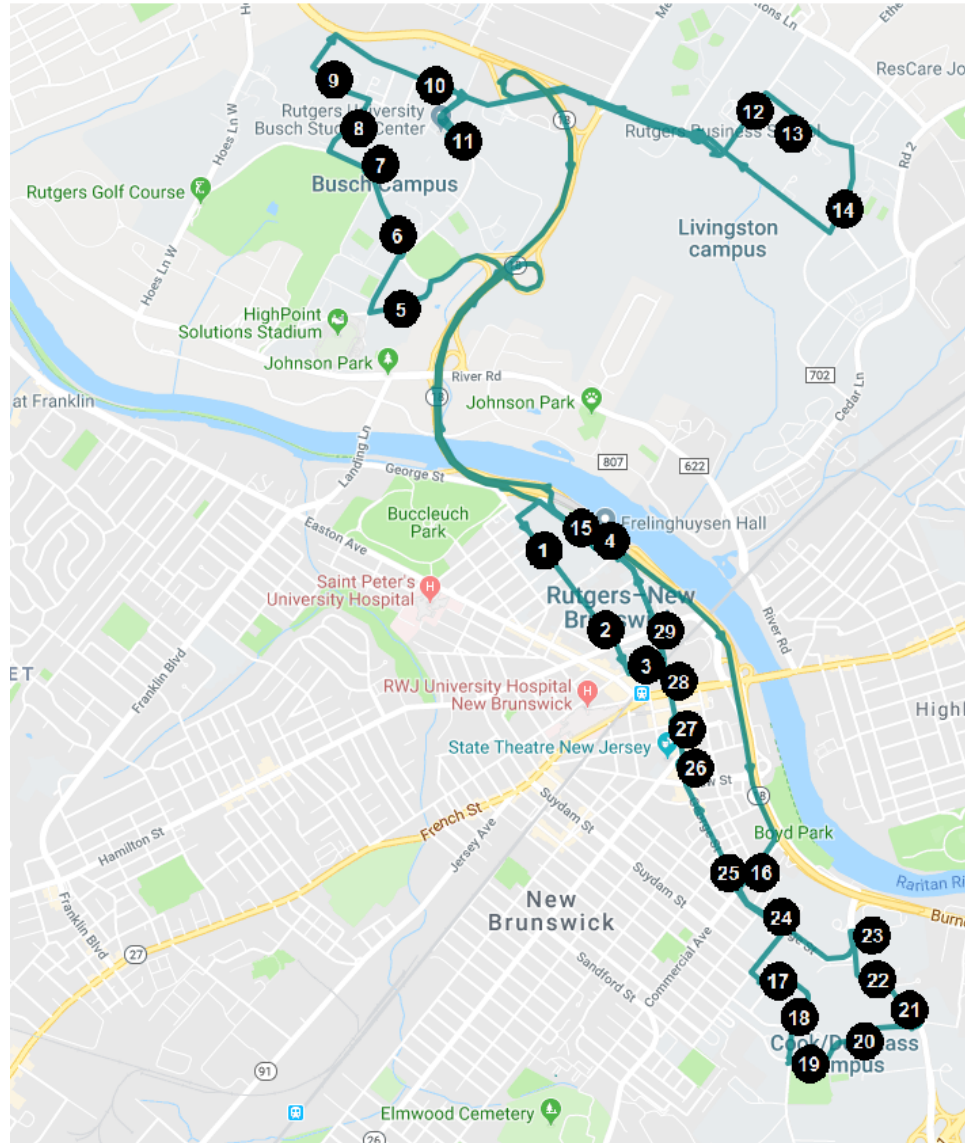

"ALL CAMPUSES" ROUTE:

COLLEGE AVE → BUSCH → LIVINGSTON → COLLEGE AVE → COOK / DOUGLASS → COLLEGE AVE

OPERATES DURING:

- Thanksgiving Recess (Thanksgiving, the Friday & Saturday after)
- Holiday Recess (period including / between Christmas & New Years' Day)
- Weekends during the Winter Break, Spring Break & Summer
- Select Holidays (Christmas, New Year's, Memorial Day, Fourth of July)

Due to scheduled events & unforeseeable events/detours, the buses could be delayed and/or some bus stops may be bypassed.

ALL CAMPUSES' :

Stop # on Map	Stop Name
1	College Avenue Student Center
2	Scott Hall
3	NB Train Station (Somerset Street side)
4	Student Activities Center
5	Visitor Center
6	Werblin Recreation Center (Rear Entrance)
7	Hill Center
8	Science Buildings
9	Library of Science & Medicine
10	Busch Suites
11	Busch Student Center
12	Livingston Plaza
13	Livingston Student Center
14	Quads
15	Student Activities Center (George St southbound)
16	Public Safety Building (Commercial Avenue side)
17	Red Oak Lane
18	Lipman Hall
19	Food Science Building
20	Biel Road
21	Henderson Apartments
22	Katzenbach
23	Gibbons
24	College Hall
25	Public Safety Building (George Street northbound)
26	George Street Northbound at Liberty Street
27	George Street Northbound at Paterson Street
28	NB Train Station (George Street side)
29	Zimmerli Art Museum