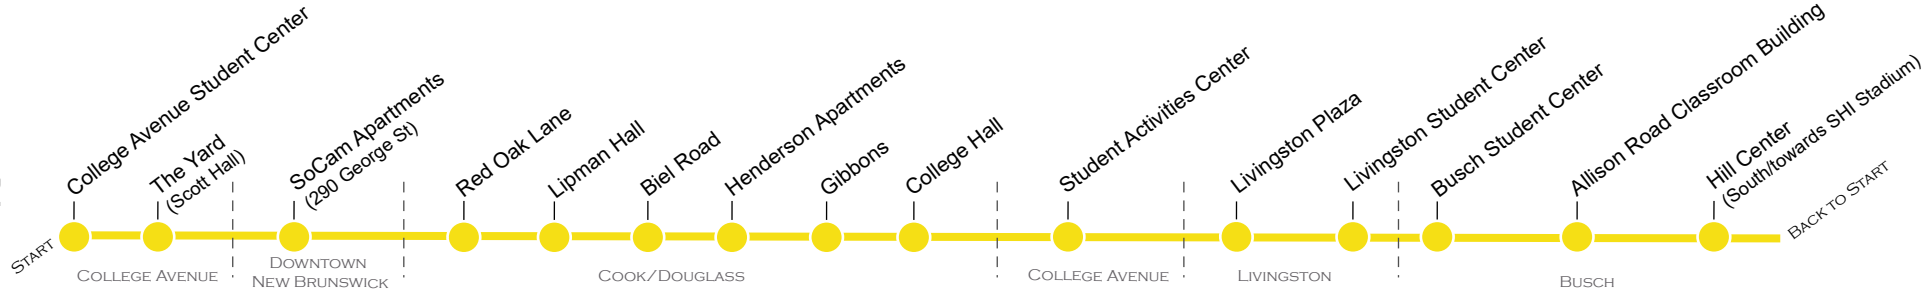

Weekend 2

Track the buses online via the TransLoc App or the TransLoc website (<https://rutgers.transloc.com/>).

		AM											PM												
		12	1	2	3	4	5	6	7	8	9	10	11	12	1	2	3	4	5	6	7	8	9	10	11
Saturday	From CASC:	EVERY 20 MINUTES			EVERY 60 MINUTES						EVERY 30 MINUTES				EVERY 20 MINUTES										
		3:00 AM			8:00 AM						12:00 PM														
	From Red Oak Lane:	EVERY 20 MINUTES			EVERY 60 MINUTES						EVERY 30 MINUTES				EVERY 20 MINUTES										
		3:11 AM			8:11 AM						12:11 PM														
	From SAC:	EVERY 20 MINUTES			EVERY 60 MINUTES						EVERY 30 MINUTES				EVERY 20 MINUTES										
	3:30 AM			8:30 AM						12:30 PM															
From LSC:	EVERY 20 MINUTES			EVERY 60 MINUTES						EVERY 30 MINUTES				EVERY 20 MINUTES											
	3:39 AM			8:39 AM						12:39 PM															
From BSC:	EVERY 20 MINUTES			EVERY 60 MINUTES						EVERY 30 MINUTES				EVERY 20 MINUTES											
	3:46AM			8:46 AM						12:46 PM															
Sunday	From CASC:	EVERY 20 MINUTES									EVERY 30 MINUTES				EVERY 20 MINUTES										
		1:50 AM									8:00 AM				11:30 PM										
	From Red Oak Lane:	EVERY 20 MINUTES									EVERY 30 MINUTES				EVERY 20 MINUTES										
		2:05 AM									8:15 AM				11:45 PM										
	From SAC:	EVERY 20 MINUTES									EVERY 30 MINUTES				EVERY 20 MINUTES										
	2:20 AM									8:30 AM				12:00PM											
From LSC:	EVERY 20 MINUTES									EVERY 30 MINUTES				EVERY 20 MINUTES											
	2:28 AM									8:38 AM				12:08 PM											
From BSC:	EVERY 20 MINUTES									EVERY 30 MINUTES				EVERY 20 MINUTES											
	2:35 AM									8:45 AM				12:15 PM											

REMINDERS:

All listed times are approximate.
 Expect possible delays and/or detours due to traffic, weather, road closures, scheduled events, and/or unexpected situations along the route.
 Please arrive to the bus stop early and give yourself plenty of time to catch the bus and for travel to your intended destination.
 Please click for detailed route times.