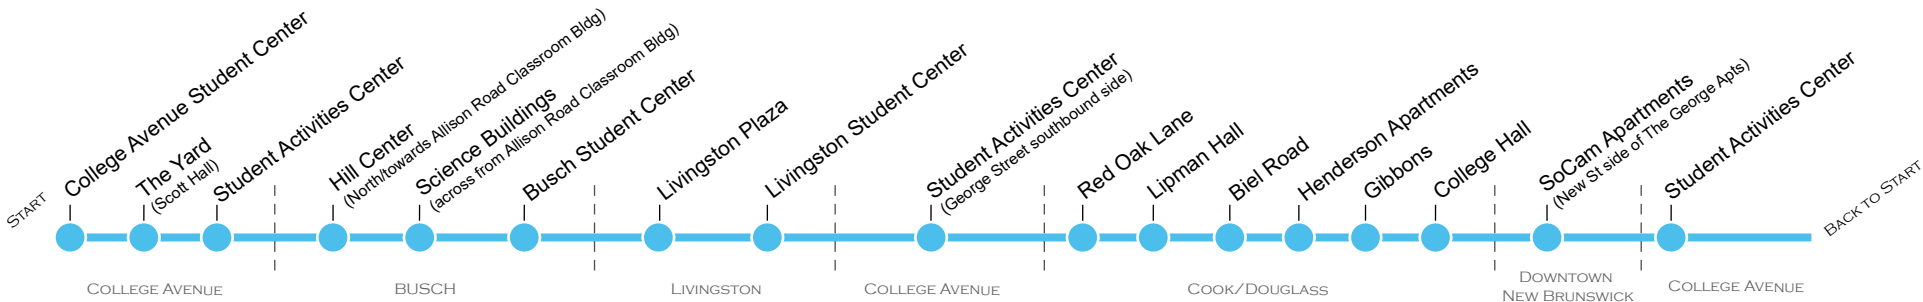

Weekend 1

Track the buses online via the TransLoc App or the TransLoc website (<https://rutgers.transloc.com/>).

		AM											PM												
		12	1	2	3	4	5	6	7	8	9	10	11	12	1	2	3	4	5	6	7	8	9	10	11
Saturday	From CASC:	EVERY 20 MINUTES			EVERY 60 MINUTES					EVERY 30 MINUTES			EVERY 20 MINUTES												
		3:00 AM			8:00 AM					12:00 PM															
	From BSC:	EVERY 20 MINUTES		EVERY 60 MINUTES				EVERY 30 MINUTES			EVERY 20 MINUTES														
		3:15 AM		8:15 AM				12:15 PM																	
	From LSC:	EVERY 20 MINUTES		EVERY 60 MINUTES				EVERY 30 MINUTES			EVERY 20 MINUTES														
	3:22 AM		8:22 AM				12:22 PM																		
	From SAC:	EVERY 20 MINUTES		EVERY 60 MINUTES				EVERY 30 MINUTES			EVERY 20 MINUTES														
	3:31 AM		8:31 AM				12:31 PM																		
	From Red Oak Lane:	EVERY 20 MINUTES		EVERY 60 MINUTES				EVERY 30 MINUTES			EVERY 20 MINUTES														
	3:39 AM		8:39 AM				12:39 PM																		
Sunday	From CASC:	EVERY 20 MINUTES		EVERY 35 MINUTES					EVERY 22-23 MINUTES					EVERY 20 MINUTES											
		2:10 AM		8:00 AM					12:05 PM					7:30 PM											
	From BSC:	EVERY 20 MINUTES		EVERY 35 MINUTES					EVERY 22-23 MINUTES					EVERY 20 MINUTES											
		2:25 AM		8:20 AM					12:25 PM					8:07 PM											
	From LSC:	EVERY 20 MINUTES		EVERY 35 MINUTES					EVERY 22-23 MINUTES					EVERY 20 MINUTES											
	2:33 AM		8:27 AM					12:32 PM					8:13 PM												
	From SAC:	EVERY 20 MINUTES		EVERY 35 MINUTES					EVERY 22-23 MINUTES					EVERY 20 MINUTES											
	2:40 AM		8:35 AM					12:40 PM					8:20 PM												
	From Red Oak Lane:	EVERY 20 MINUTES		EVERY 35 MINUTES					EVERY 22-23 MINUTES					EVERY 20 MINUTES											
	2:49 AM		8:40 AM					12:45 PM					8:29 PM												