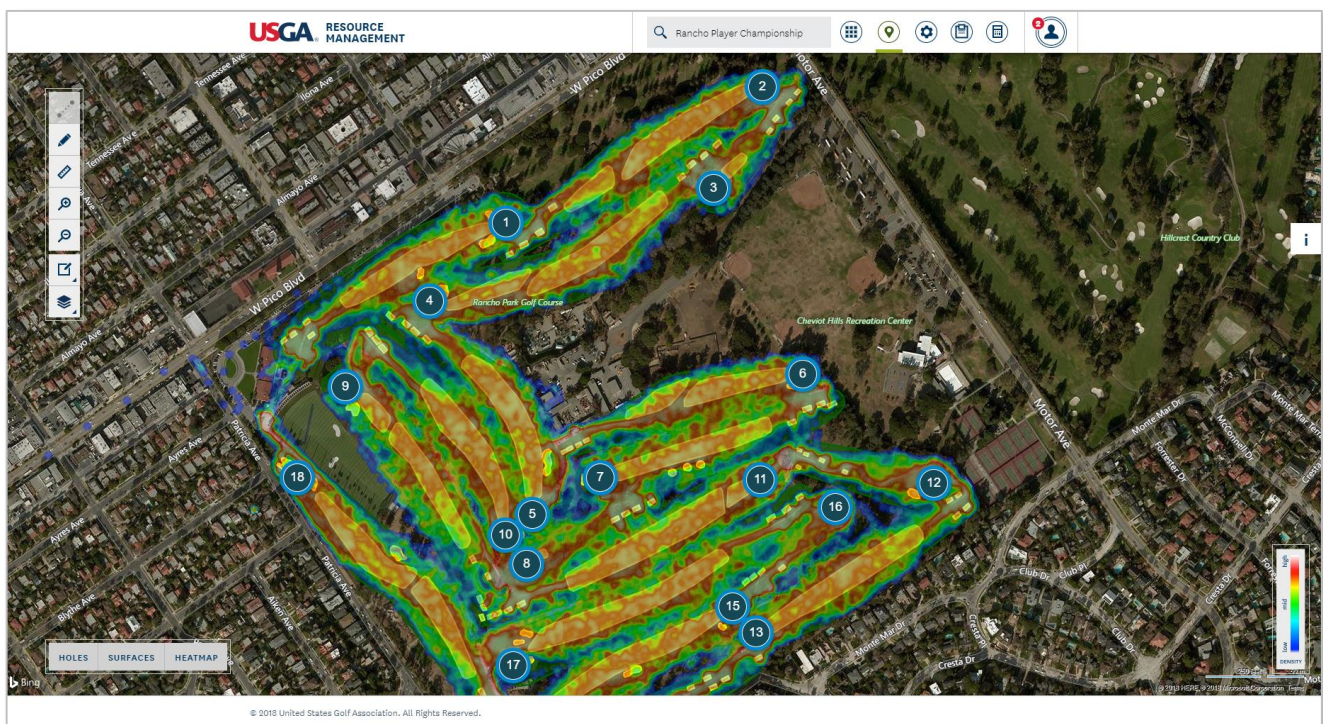

GPS DATA COLLECTION

Rutgers University Golf Course is working with the USGA to study golfers' traffic patterns at the course. If you are playing May 31 to June 2, you may be asked to participate by carrying a small GPS device during your round.

We will be handing out small GPS units on the first tee. Please carry it in your pocket or clip it to your clothing as you play. Please do not leave the GPS device in your bag or in your cart. At the conclusion of your round, please return the GPS device to a staff member who will be by the 18th green or in the shop.

The tags record your movements and do not transmit your position in real time. Your participation will help us identify the areas that receive the most –and the least – golfer traffic. This information will assist in improving the course design and maintenance. In addition, the data can provide insights about pace of play at Rutgers.