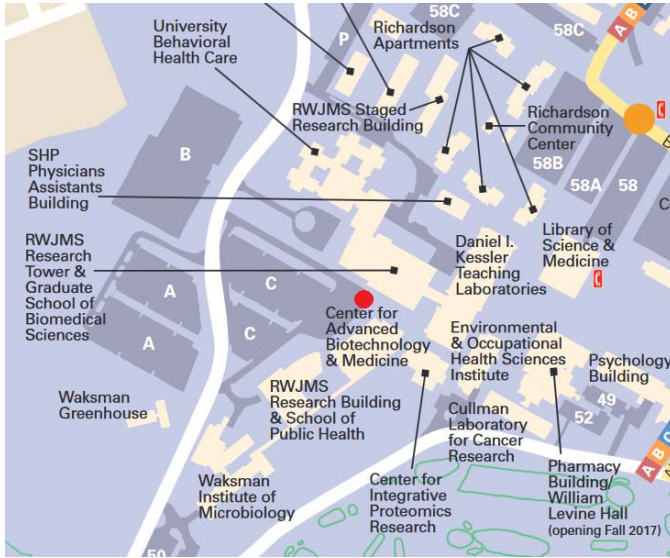

The Rutgers Biomedical & Health Science Piscataway Shuttle:

The Rutgers University Department of Transportation Services offers shuttle service connecting the Rutgers Biomedical & Health Sciences Campus in Piscataway, and the Clinical Academic Building at 125 Paterson Street in New Brunswick. This shuttle will operate every Monday thru Friday (except certain Holidays/periods) from **Monday August 7, 2017 until Friday May 11, 2018**; from **7:00 AM** until **7:00 PM**; with departures every 30 minutes. Please refer to the schedule below for departure times. Please remember that all listed times are approximate, with delays expected due to traffic, weather, and/or current road conditions. Always allow as much travel time as possible.

RBHS ROUTE BUS STOP LOCATIONS:

Rutgers Biomedical & Health Science Campus in Piscataway:

The bus stop is located in Parking Lot C between the Research Tower & Center for Advanced Biotechnology Buildings (stop location indicated by the red dot in the map below).

Clinical Academic Building (125 Paterson Street):

The bus stop is located across the street from the entrance to the CAB; on Paterson Street-PRIOR to the entrance to the Paterson Street Parking Deck (stop location indicated by the yellow dot in the map below). Please be ready and be outside waiting on Paterson Street by the Parking Deck prior to the shuttle arriving.