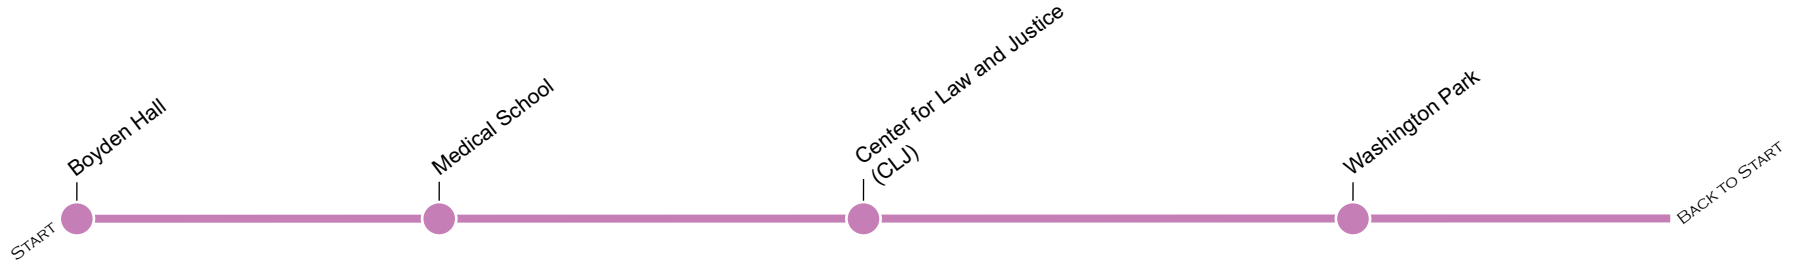

# Campus Connect Express

Track the buses online via the TransLoc App or the TransLoc website (<https://rutgers.transloc.com/>).

AM											PM												
12	1	2	3	4	5	6	7	8	9	10	11	12	1	2	3	4	5	6	7	8	9	10	11

## Monday - Wednesday

From Medical School:

From Boyden Hall: