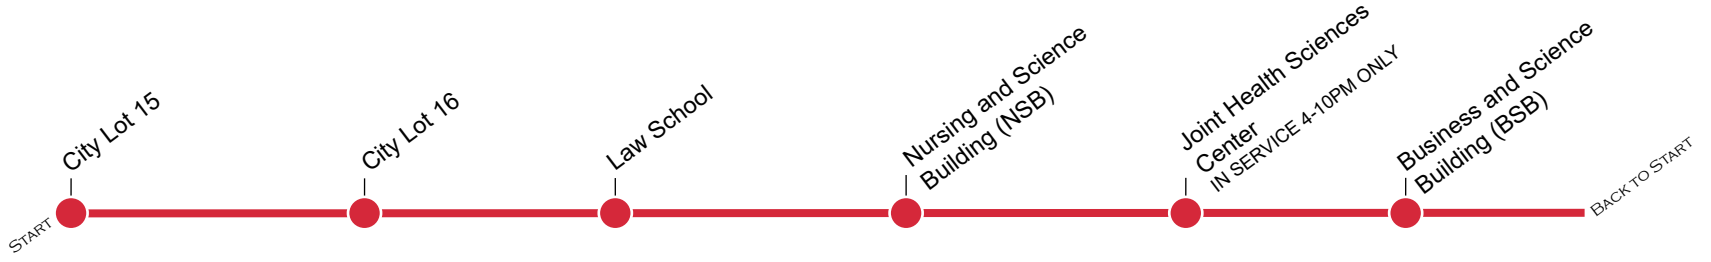

Rutgers University-Camden Shuttle
Monday-Thursday

Track the buses online via the TransLoc App or the TransLoc website (<https://rutgers.transloc.com/>).

		AM											PM												
		12	1	2	3	4	5	6	7	8	9	10	11	12	1	2	3	4	5	6	7	8	9	10	11
Monday - Wednesday	From City Lot 15:							EVERY 10 MIN	EVERY 5 MINUTES					EVERY 10 MINUTES						EVERY 20 MINUTES					
								7:00 AM	8:00 AM	10:50 AM					7:20 PM						9:40 PM				
	From NSB:							EVERY 10 MIN	EVERY 5 MINUTES					EVERY 10 MINUTES						EVERY 20 MINUTES					
								7:10 AM	8:00 AM	11:00 AM					7:30 PM						9:50 PM				
Thursday	From City Lot 15:							EVERY 10 MIN	EVERY 5 MINUTES					EVERY 10 MINUTES						EVERY 20 MINUTES					
								7:00 AM	8:00 AM	10:50 AM					7:20 PM						9:40 PM				
	From NSB:							EVERY 10 MIN	EVERY 5 MINUTES					EVERY 10 MINUTES						EVERY 20 MINUTES					
								7:10 AM	8:00 AM	11:00 AM					7:30 PM						9:50 PM				

Rutgers University-Camden Shuttle
Friday

		AM											PM												
		12	1	2	3	4	5	6	7	8	9	10	11	12	1	2	3	4	5	6	7	8	9	10	11
Friday	From City Lot 15:							EVERY 20 MINUTES																	
								7:00 AM											6:40 PM						
	From NSB:							EVERY 20 MINUTES																	
								7:10 AM											6:50 PM						

REMINDERS:

All listed times are approximate.
 Expect possible delays and/or detours due to traffic, weather, road closures, scheduled events, and/or unexpected situations along the route.
 Please arrive to the bus stop early and give yourself plenty of time to catch the bus and for travel to your intended destination.
 Please click for detailed route times.