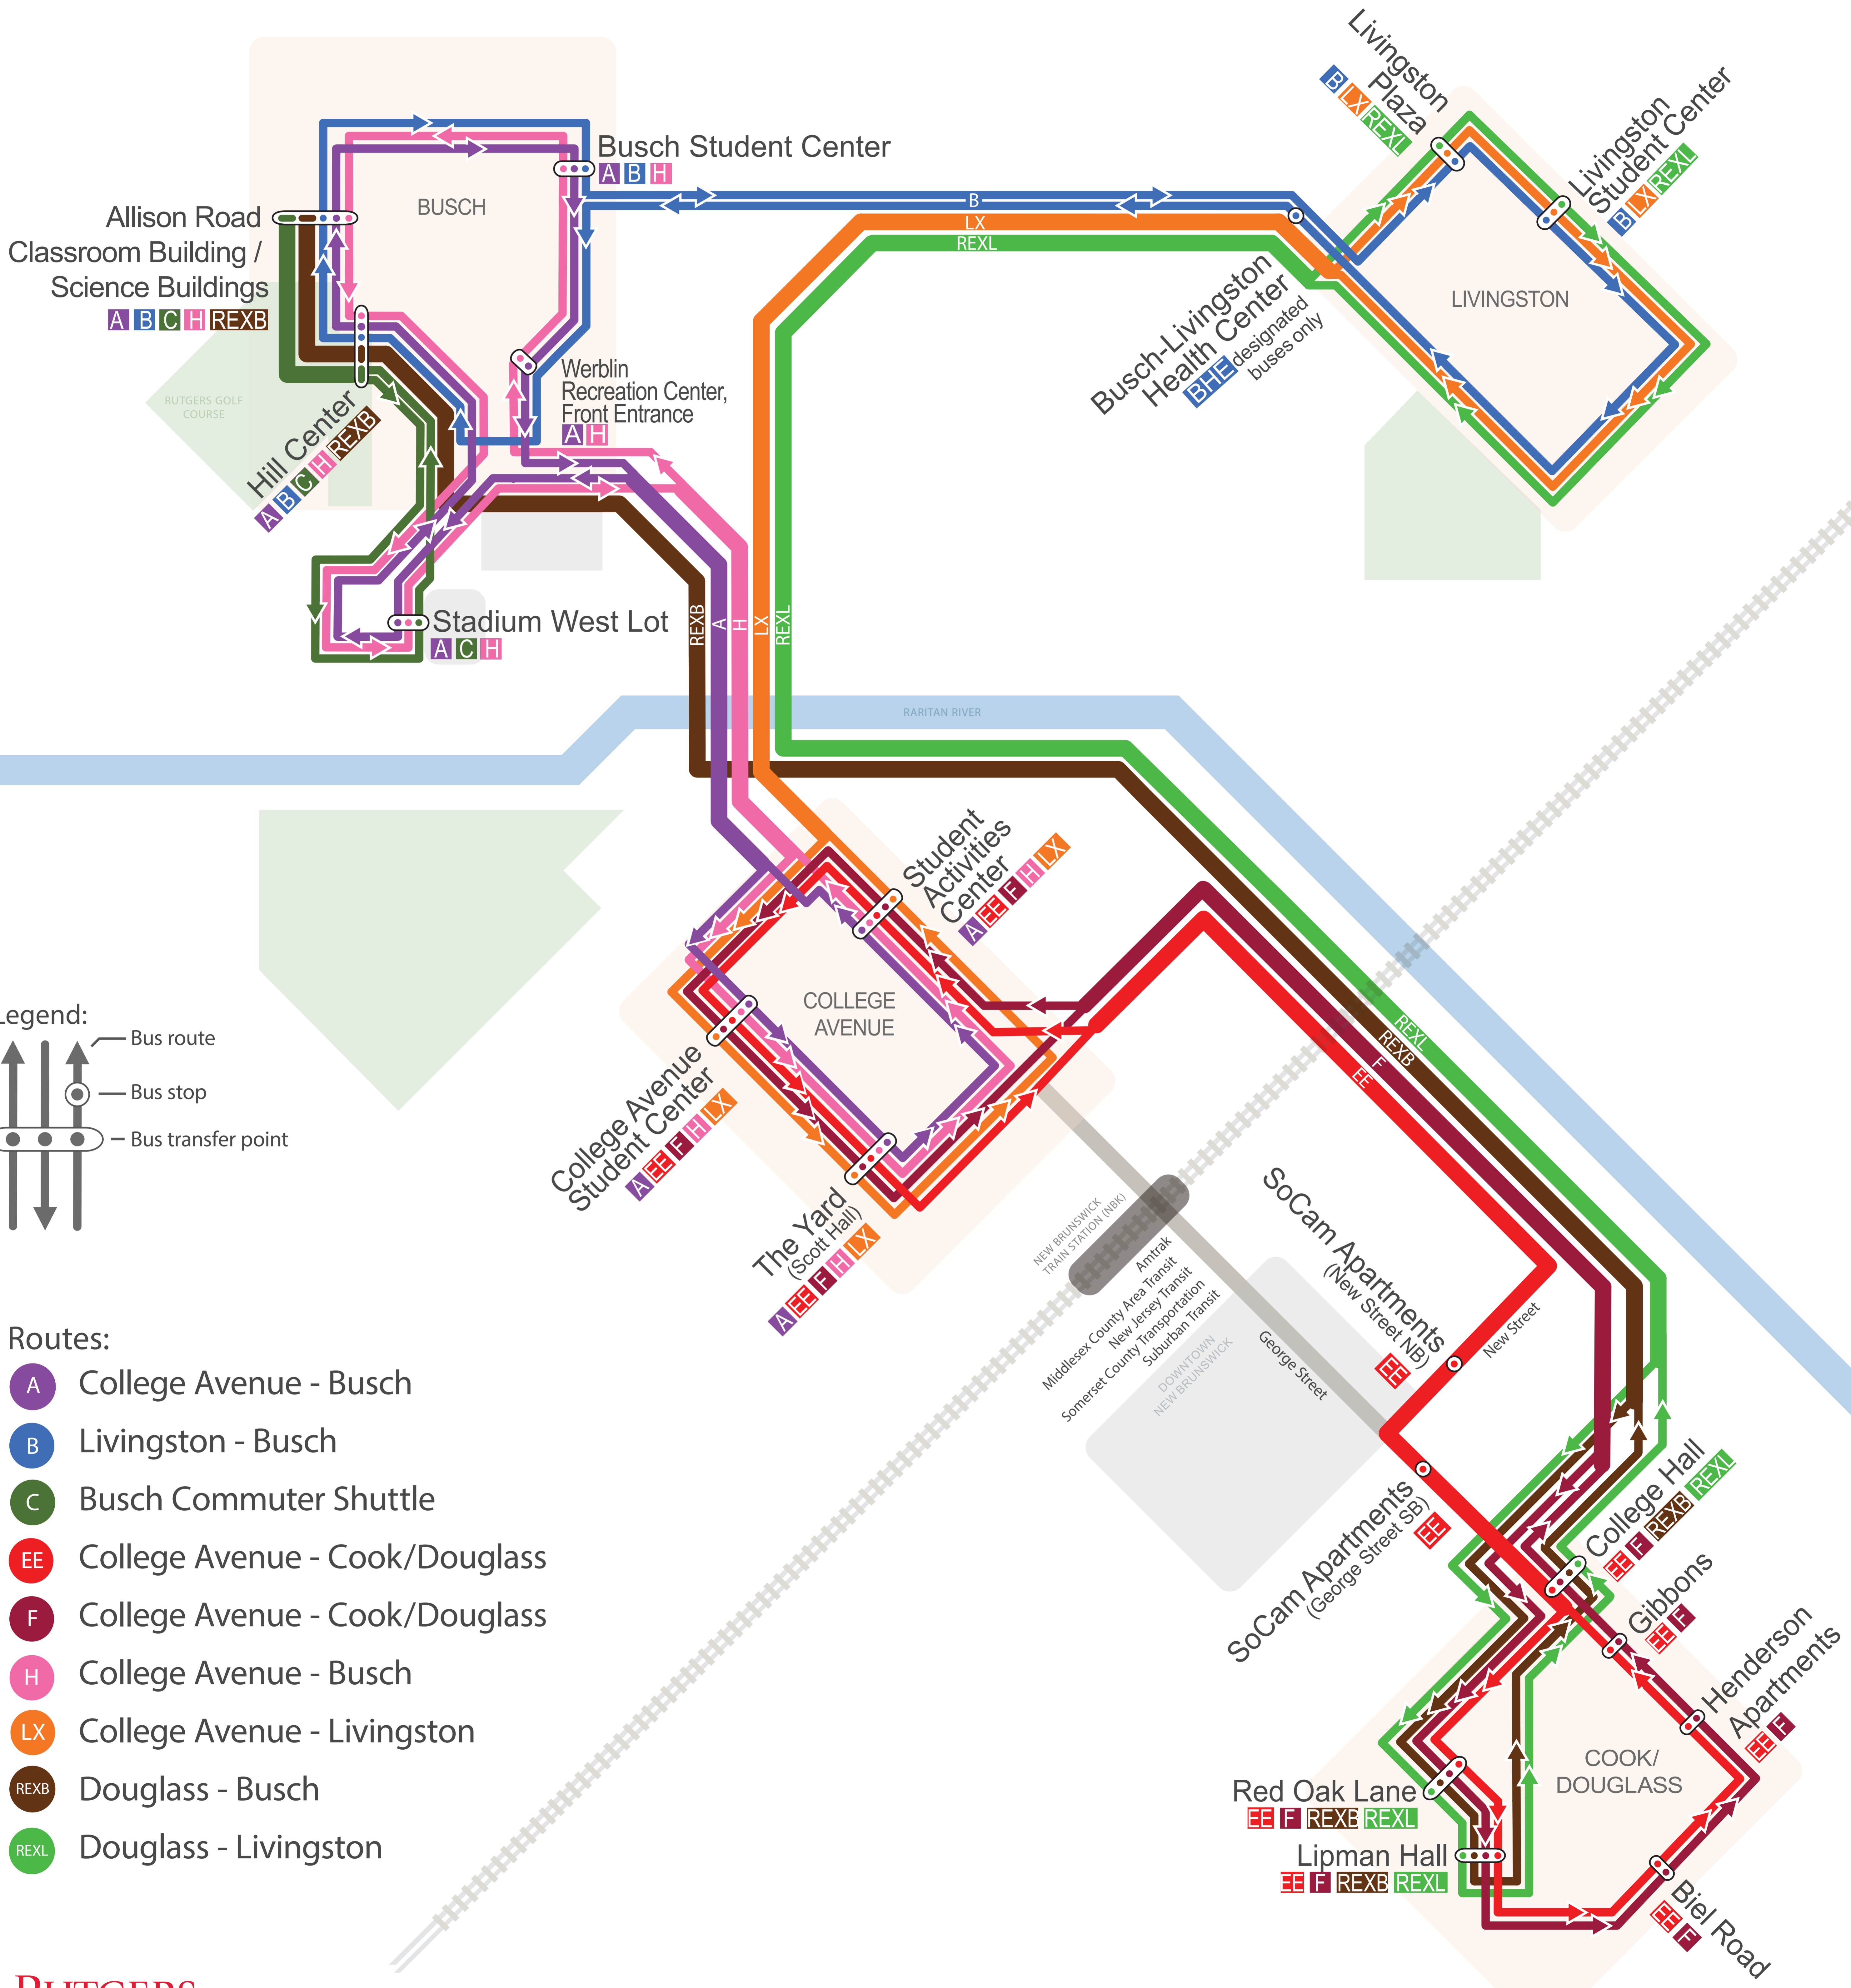

Rutgers University - New Brunswick

Fall 2021 Weekday Service (Monday - Friday)

- Routes:**
- A** College Avenue - Busch
 - B** Livingston - Busch
 - C** Busch Commuter Shuttle
 - EE** College Avenue - Cook/Douglass
 - F** College Avenue - Cook/Douglass
 - H** College Avenue - Busch
 - LX** College Avenue - Livingston
 - REXB** Douglass - Busch
 - REXL** Douglass - Livingston