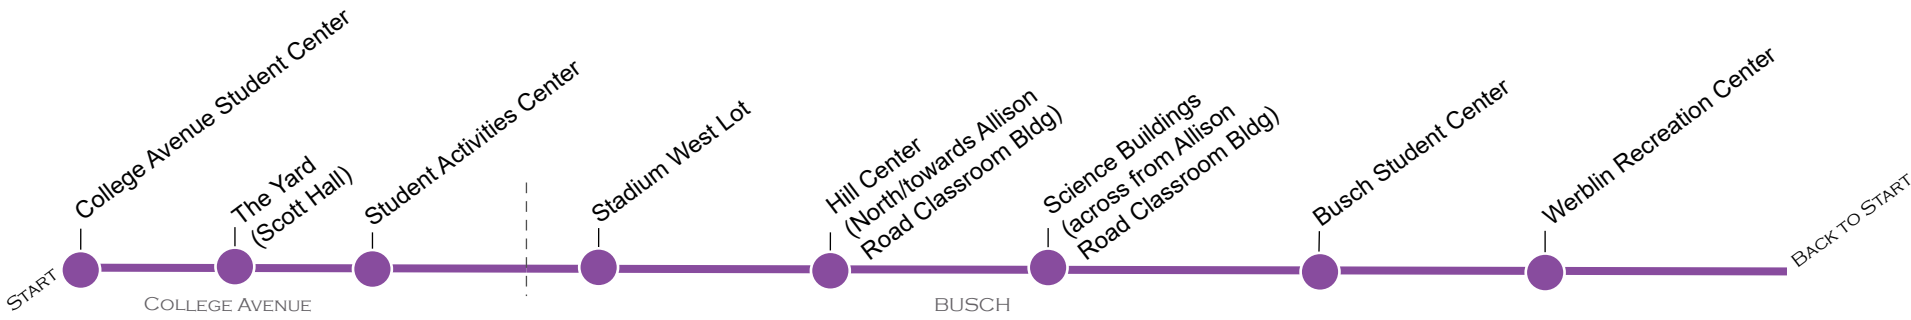

A
College Avenue
& Busch

Track the buses online via the TransLoc App or the TransLoc website (<https://rutgers.transloc.com/>).

AM												PM											
12	1	2	3	4	5	6	7	8	9	10	11	12	1	2	3	4	5	6	7	8	9	10	11

Monday - Wednesday	From CASC:	EVERY 7-9 MIN	EVERY 5 MINUTES	7:00 AM	10:20 AM	8:55 PM
	From BSC:	EVERY 7-9 MIN	EVERY 5 MINUTES	7:18 AM	10:38 AM	9:13 PM

Thursday	From CASC:	EVERY 7-9 MIN	EVERY 5 MINUTES	7:00 AM	10:20 AM	8:55 PM
	From BSC:	EVERY 7-9 MIN	EVERY 5 MINUTES	7:18 AM	10:38 AM	9:13 PM

Friday	From CASC:	EVERY 7-9 MIN	EVERY 5 MIN	EVERY 5-8 MINUTES	7:00 AM	10:19 AM	2:25 PM	8:56 PM
	From BSC:	EVERY 7-9 MIN	EVERY 5 MIN	EVERY 5-8 MINUTES	7:18 AM	10:43 AM	2:18 PM	8:15 PM

REMINDERS:

All listed times are approximate.
 Expect possible delays and/or detours due to traffic, weather, road closures, scheduled events, and/or unexpected situations along the route.
 Please arrive to the bus stop early and give yourself plenty of time to catch the bus and for travel to your intended destination.
 Please click for detailed route times.