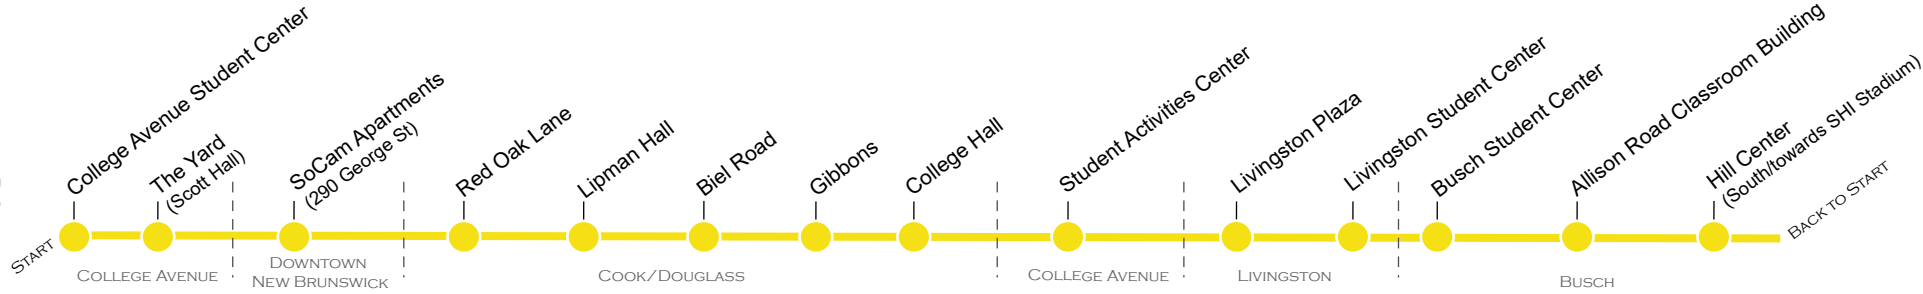

# Weekend 2

Track the buses online via the TransLoc App or the TransLoc website (<https://rutgers.transloc.com/>).

		AM											PM												
		12	1	2	3	4	5	6	7	8	9	10	11	12	1	2	3	4	5	6	7	8	9	10	11
<b>Saturday</b>	From CASC:	EVERY 20 MINUTES			EVERY 60 MINUTES						EVERY 30 MINUTES		EVERY 20 MINUTES												
		3:00 AM			8:00 AM						12:00 PM														
	From Red Oak Lane:	EVERY 20 MINUTES			EVERY 60 MINUTES						EVERY 30 MINUTES		EVERY 20 MINUTES												
		3:11 AM			8:11 AM						12:11 PM														
	From SAC:	EVERY 20 MINUTES			EVERY 60 MINUTES						EVERY 30 MINUTES		EVERY 20 MINUTES												
	3:30 AM			8:30 AM						12:30 PM															
From LSC:	EVERY 20 MINUTES			EVERY 60 MINUTES						EVERY 30 MINUTES		EVERY 20 MINUTES													
	3:39 AM			8:39 AM						12:39 PM															
From BSC:	EVERY 20 MINUTES			EVERY 60 MINUTES						EVERY 30 MINUTES		EVERY 20 MINUTES													
	3:46AM			8:46 AM						12:46 PM															
<b>Sunday</b>	From CASC:	EVERY 20 MINUTES									EVERY 30 MINUTES		EVERY 20 MINUTES												
		1:50 AM									8:00 AM		11:30 PM												
	From Red Oak Lane:	EVERY 20 MINUTES									EVERY 30 MINUTES		EVERY 20 MINUTES												
		2:05 AM									8:15 AM		11:45 PM												
	From SAC:	EVERY 20 MINUTES									EVERY 30 MINUTES		EVERY 20 MINUTES												
	2:20 AM									8:30 AM		12:00PM													
From LSC:	EVERY 20 MINUTES									EVERY 30 MINUTES		EVERY 20 MINUTES													
	2:28 AM									8:38 AM		12:08 PM													
From BSC:	EVERY 20 MINUTES									EVERY 30 MINUTES		EVERY 20 MINUTES													
	2:35 AM									8:45 AM		12:15 PM													