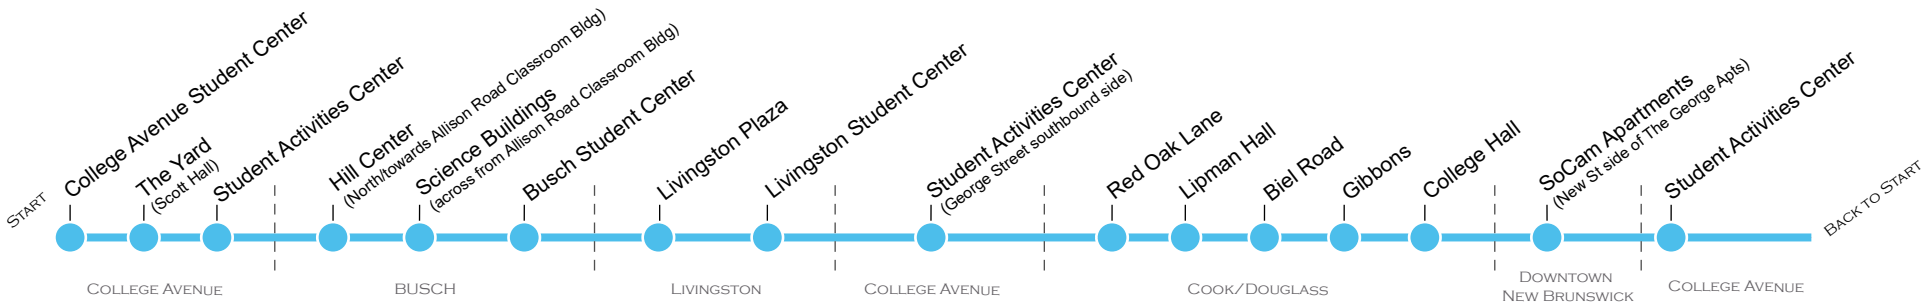

# Weekend 1

Track the buses online via the Passio GO! App or the Passio GO website (<https://rutgers.passiogo.com/>).

		AM											PM												
		12	1	2	3	4	5	6	7	8	9	10	11	12	1	2	3	4	5	6	7	8	9	10	11
<b>Saturday</b>	From CASC:	EVERY 20 MINUTES			EVERY 60 MINUTES					EVERY 30 MINUTES			EVERY 20 MINUTES												
		3:00 AM			8:00 AM					12:00 PM															
	From BSC:	EVERY 20 MINUTES		EVERY 60 MINUTES				EVERY 30 MINUTES			EVERY 20 MINUTES														
		3:15 AM		8:15 AM				12:15 PM																	
	From LSC:	EVERY 20 MINUTES		EVERY 60 MINUTES				EVERY 30 MINUTES			EVERY 20 MINUTES														
	3:22 AM		8:22 AM				12:22 PM																		
From SAC:	EVERY 20 MINUTES		EVERY 60 MINUTES				EVERY 30 MINUTES			EVERY 20 MINUTES															
	3:31 AM		8:31 AM				12:31 PM																		
From Red Oak Lane:	EVERY 20 MINUTES		EVERY 60 MINUTES				EVERY 30 MINUTES			EVERY 20 MINUTES															
	3:39 AM		8:39 AM				12:39 PM																		
<b>Sunday</b>	From CASC:	EVERY 20 MINUTES		EVERY 35 MINUTES					EVERY 22-23 MINUTES					EVERY 20 MINUTES											
		2:10 AM		8:00 AM					12:05 PM					7:30 PM											
	From BSC:	EVERY 20 MINUTES		EVERY 35 MINUTES					EVERY 22-23 MINUTES					EVERY 20 MINUTES											
		2:25 AM		8:20 AM					12:25 PM					8:07 PM											
	From LSC:	EVERY 20 MINUTES		EVERY 35 MINUTES					EVERY 22-23 MINUTES					EVERY 20 MINUTES											
	2:33 AM		8:27 AM					12:32 PM					8:13 PM												
From SAC:	EVERY 20 MINUTES		EVERY 35 MINUTES					EVERY 22-23 MINUTES					EVERY 20 MINUTES												
	2:40 AM		8:35 AM					12:40 PM					8:20 PM												
From Red Oak Lane:	EVERY 20 MINUTES		EVERY 35 MINUTES					EVERY 22-23 MINUTES					EVERY 20 MINUTES												
	2:49 AM		8:40 AM					12:45 PM					8:29 PM												