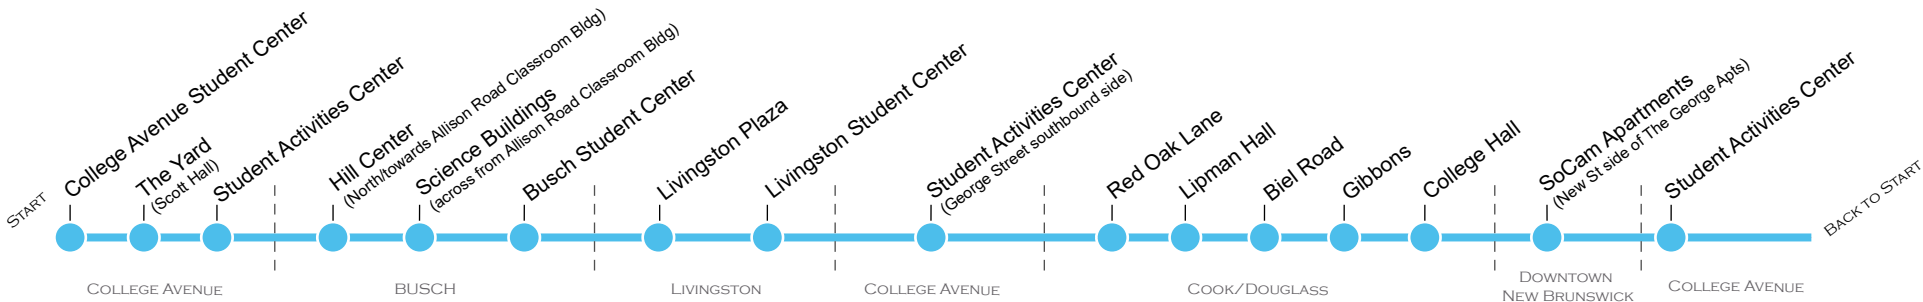

Weekend 1

Track the buses online via the TransLoc App or the TransLoc website (<https://rutgers.transloc.com/>).

		AM											PM												
		12	1	2	3	4	5	6	7	8	9	10	11	12	1	2	3	4	5	6	7	8	9	10	11
Saturday	From CASC:	EVERY 20 MINUTES			EVERY 60 MINUTES						EVERY 30 MINUTES		EVERY 20 MINUTES												
		3:00 AM			8:00 AM						12:00 PM														
	From BSC:	EVERY 20 MINUTES		EVERY 60 MINUTES					EVERY 30 MINUTES				EVERY 20 MINUTES												
		3:15 AM		8:15 AM					12:15 PM																
	From LSC:	EVERY 20 MINUTES		EVERY 60 MINUTES					EVERY 30 MINUTES				EVERY 20 MINUTES												
	3:22 AM		8:22 AM					12:22 PM																	
	From SAC:	EVERY 20 MINUTES		EVERY 60 MINUTES					EVERY 30 MINUTES				EVERY 20 MINUTES												
		3:31 AM		8:31 AM					12:31 PM																
	From Red Oak Lane:	EVERY 20 MINUTES		EVERY 60 MINUTES					EVERY 30 MINUTES				EVERY 20 MINUTES												
		3:39 AM		8:39 AM					12:39 PM																
Sunday	From CASC:	EVERY 20 MINUTES		EVERY 35 MINUTES											EVERY 22-23 MINUTES				EVERY 20 MINUTES						
		2:10 AM		8:00 AM											12:05 PM				7:30 PM						
	From BSC:	EVERY 20 MINUTES		EVERY 35 MINUTES											EVERY 22-23 MINUTES				EVERY 20 MINUTES						
		2:25 AM		8:20 AM											12:25 PM				8:07 PM						
	From LSC:	EVERY 20 MINUTES		EVERY 35 MINUTES											EVERY 22-23 MINUTES				EVERY 20 MINUTES						
		2:33 AM		8:27 AM											12:32 PM				8:13 PM						
	From SAC:	EVERY 20 MINUTES		EVERY 35 MINUTES											EVERY 22-23 MINUTES				EVERY 20 MINUTES						
		2:40 AM		8:35 AM											12:40 PM				8:20 PM						
	From Red Oak Lane:	EVERY 20 MINUTES		EVERY 35 MINUTES											EVERY 22-23 MINUTES				EVERY 20 MINUTES						
		2:49 AM		8:40 AM											12:45 PM				8:29 PM						