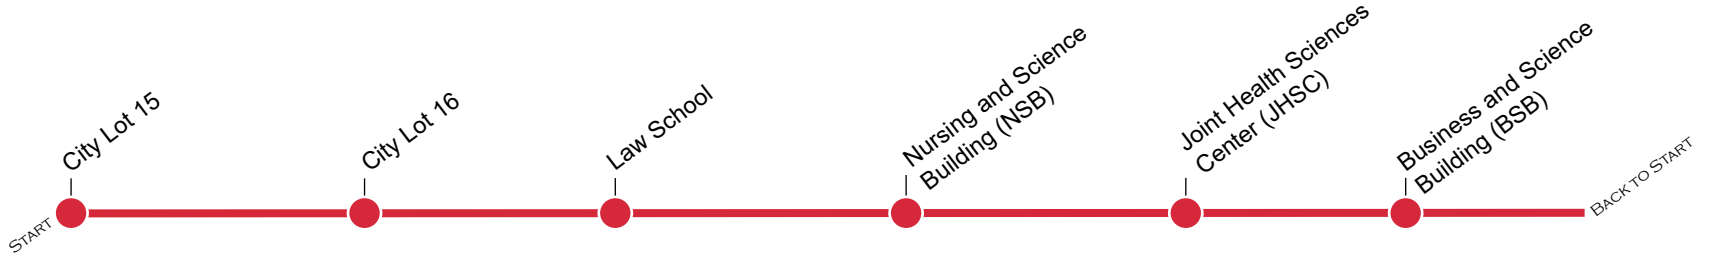

Rutgers University-Camden Shuttle
Monday-Thursday

Track the buses online via the TransLoc App or the TransLoc website (<https://rutgers.transloc.com/>).

		AM											PM												
		12	1	2	3	4	5	6	7	8	9	10	11	12	1	2	3	4	5	6	7	8	9	10	11
Monday - Wednesday	From City Lot 15:							EVERY 10 MIN	EVERY 5 MINUTES					EVERY 10 MINUTES						EVERY 20 MINUTES					
								7:00 AM	8:00 AM	10:50 AM					7:20 PM						9:40 PM				
	From NSB:							EVERY 10 MIN	EVERY 5 MINUTES					EVERY 10 MINUTES						EVERY 20 MINUTES					
								7:10 AM	8:00 AM	11:00 AM					7:30 PM						9:50 PM				
Thursday	From City Lot 15:							EVERY 10 MIN	EVERY 5 MINUTES					EVERY 10 MINUTES						EVERY 20 MINUTES					
								7:00 AM	8:00 AM	10:50 AM					7:20 PM						9:40 PM				
	From NSB:							EVERY 10 MIN	EVERY 5 MINUTES					EVERY 10 MINUTES						EVERY 20 MINUTES					
								7:10 AM	8:00 AM	11:00 AM					7:30 PM						9:50 PM				

Rutgers University-Camden Shuttle
Friday

		AM											PM																
		12	1	2	3	4	5	6	7	8	9	10	11	12	1	2	3	4	5	6	7	8	9	10	11				
Friday	From City Lot 15:							EVERY 20 MINUTES																					
								7:00 AM											6:40 PM										
	From NSB:							EVERY 20 MINUTES																					
								7:10 AM											6:50 PM										