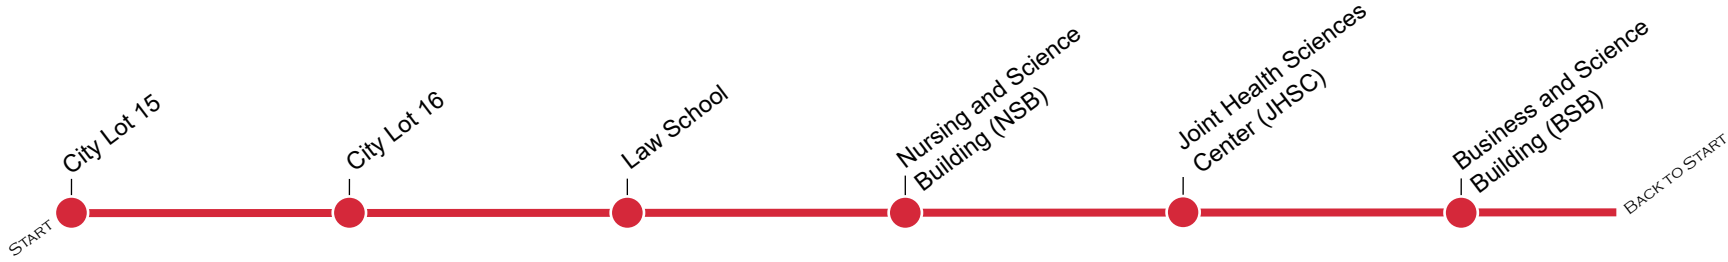

Rutgers University-Camden Shuttle
Monday-Thursday

Track the buses online via the TransLoc App or the TransLoc website (<https://rutgers.transloc.com/>).

		AM											PM												
		12	1	2	3	4	5	6	7	8	9	10	11	12	1	2	3	4	5	6	7	8	9	10	11
Monday - Wednesday	From City Lot 15:							EVERY 10 MIN	EVERY 5 MINUTES					EVERY 10 MINUTES						EVERY 20 MINUTES					
								7:00 AM	8:00 AM	10:50 AM					7:20 PM						9:40 PM				
	From NSB:							EVERY 10 MIN	EVERY 5 MINUTES					EVERY 10 MINUTES						EVERY 20 MINUTES					
								7:10 AM	8:00 AM	11:00 AM					7:30 PM						9:50 PM				
Thursday	From City Lot 15:							EVERY 10 MIN	EVERY 5 MINUTES					EVERY 10 MINUTES						EVERY 20 MINUTES					
								7:00 AM	8:00 AM	10:50 AM					7:20 PM						9:40 PM				
	From NSB:							EVERY 10 MIN	EVERY 5 MINUTES					EVERY 10 MINUTES						EVERY 20 MINUTES					
								7:10 AM	8:00 AM	11:00 AM					7:30 PM						9:50 PM				

Rutgers University-Camden Shuttle
Friday

		AM											PM																
		12	1	2	3	4	5	6	7	8	9	10	11	12	1	2	3	4	5	6	7	8	9	10	11				
Friday	From City Lot 15:							EVERY 20 MINUTES																					
								7:00 AM											6:40 PM										
	From NSB:							EVERY 20 MINUTES																					
								7:10 AM											6:50 PM										