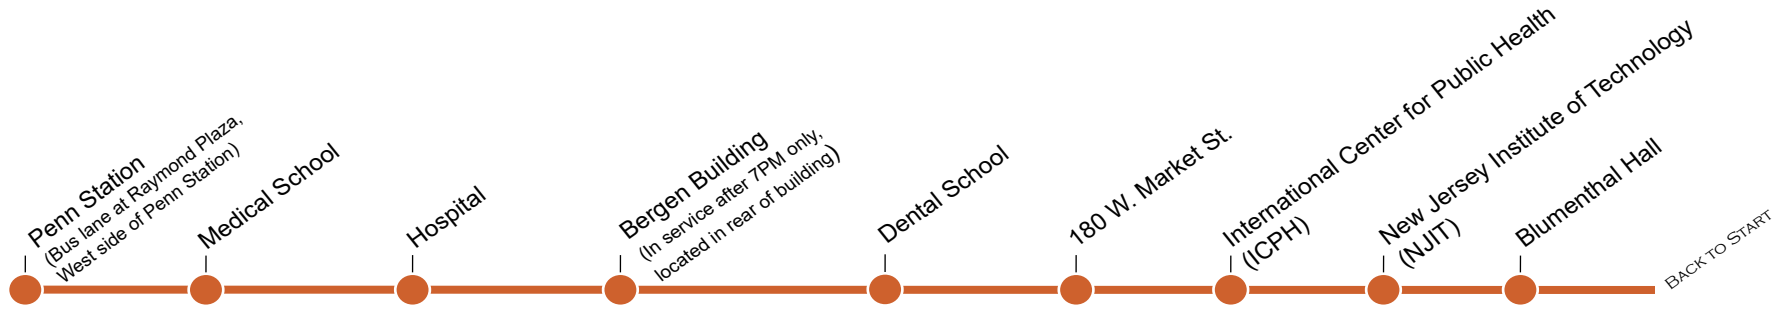

Penn Station Local

Track the buses online via the TransLoc App or the TransLoc website (<https://rutgers.transloc.com/>).

AM											PM												
12	1	2	3	4	5	6	7	8	9	10	11	12	1	2	3	4	5	6	7	8	9	10	11

Monday - Wednesday	From Newark Penn Station:	6:45 AM	EVERY 40 MINUTES	3:05 PM	EVERY 22-23 MINUTES	6:50 PM	EVERY 40 MINUTES	11:35 PM
	From Medical School:	7:00 AM	EVERY 40 MINUTES	3:20 PM	EVERY 22-23 MINUTES	7:05 PM	EVERY 40 MINUTES	11:50 PM

Thursday	From Newark Penn Station:	6:45 AM	EVERY 40 MINUTES	3:05 PM	EVERY 22-23 MINUTES	6:50 PM	EVERY 40 MINUTES	11:35 PM
	From Medical School:	7:00 AM	EVERY 40 MINUTES	3:20 PM	EVERY 22-23 MINUTES	7:05 PM	EVERY 40 MINUTES	11:50 PM

Friday	From Newark Penn Station:	6:45 AM	EVERY 40 MINUTES	3:05 PM	EVERY 22-23 MINUTES	6:50 PM	EVERY 40 MINUTES	11:35 PM
	From Medical School:	7:00 AM	EVERY 40 MINUTES	3:20 PM	EVERY 22-23 MINUTES	7:05 PM	EVERY 40 MINUTES	11:50 PM