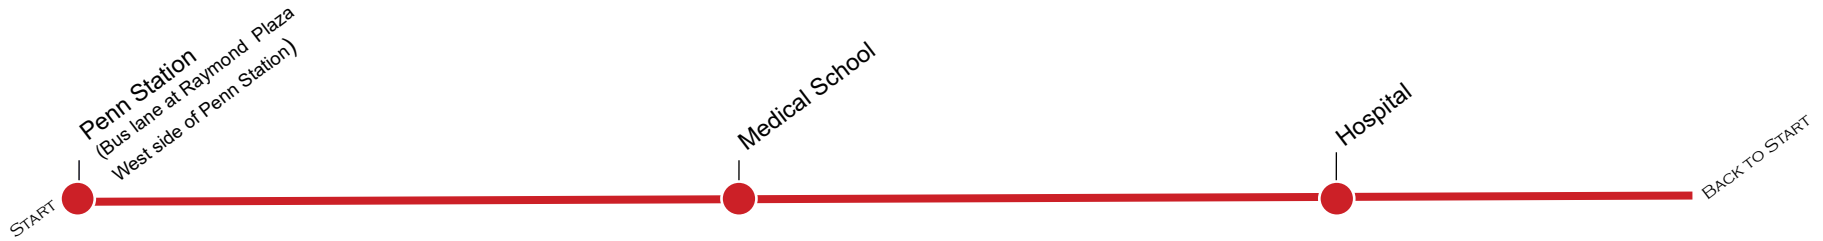

Penn Station Express

Track the buses online via the TransLoc App or the TransLoc website (<https://rutgers.transloc.com/>).

		AM											PM														
		12	1	2	3	4	5	6	7	8	9	10	11	12	1	2	3	4	5	6	7	8	9	10	11		
Monday - Wednesday	From Newark Penn St:							EVERY 17-18 MINUTES											EVERY 17-18 MINUTES								
								7:03 AM				9:41 AM						2:50 PM				6:37 PM					
	From Medical School:							EVERY 17-18 MINUTES											EVERY 17-18 MINUTES								
								7:18 AM				9:56 AM						3:05 PM				6:52 PM					
Thursday	From Newark Penn St:							EVERY 17-18 MINUTES											EVERY 17-18 MINUTES								
								7:03 AM				9:41 AM						2:50 PM				6:37 PM					
	From Medical School:							EVERY 17-18 MINUTES											EVERY 17-18 MINUTES								
								7:18 AM				9:56 AM						3:05 PM				6:52 PM					
Friday	From Newark Penn St:							EVERY 17-18 MINUTES											EVERY 17-18 MINUTES								
								7:03 AM				9:41 AM						2:50 PM				6:37 PM					
	From Medical School:							EVERY 17-18 MINUTES											EVERY 17-18 MINUTES								
								7:18 AM				9:56 AM						3:05 PM				6:52 PM					

REMINDERS:

All listed times are approximate.

Expect possible delays and/or detours due to traffic, weather, road closures, scheduled events, and/or unexpected situations along the route.

Please arrive to the bus stop early and give yourself plenty of time to catch the bus and for travel to your intended destination.

Please click for detailed route times.