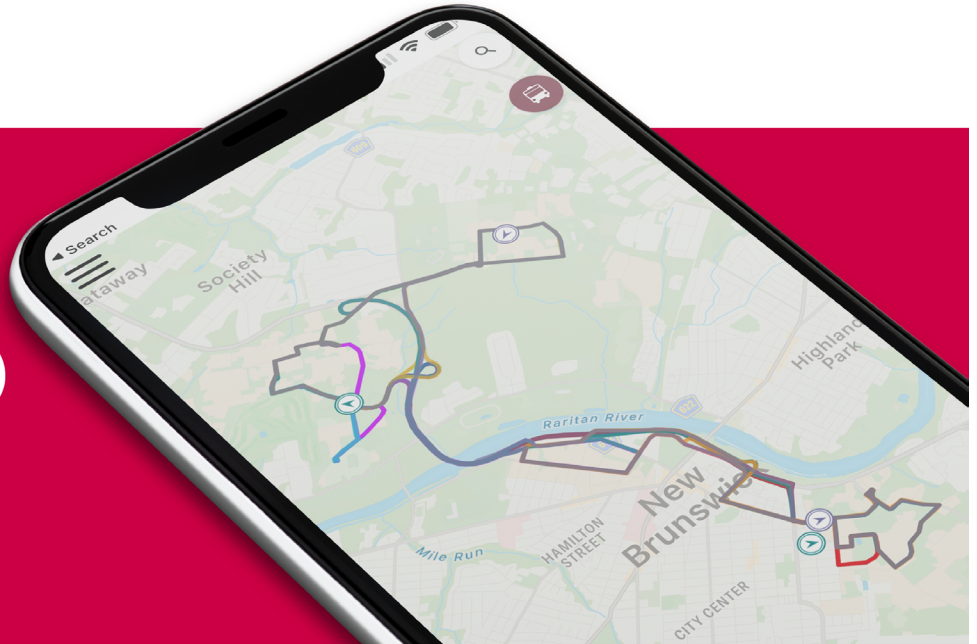

Track Your Bus with **PassioGo**

PASSIO
TECHNOLOGIES

Use the QR code to download the new PassioGo app or visit rutgers.passiogo.com to track your campus bus. Get real-time updates and actual arrival information. Using GPS technology you can track your bus on the app, your cell phone, or your computer browser.

*The Transloc App will no longer service the Rutgers Bus Routes; please use the PassioGo App.

For questions, please visit dotshelp.rutgers.edu.

Connect with Us!