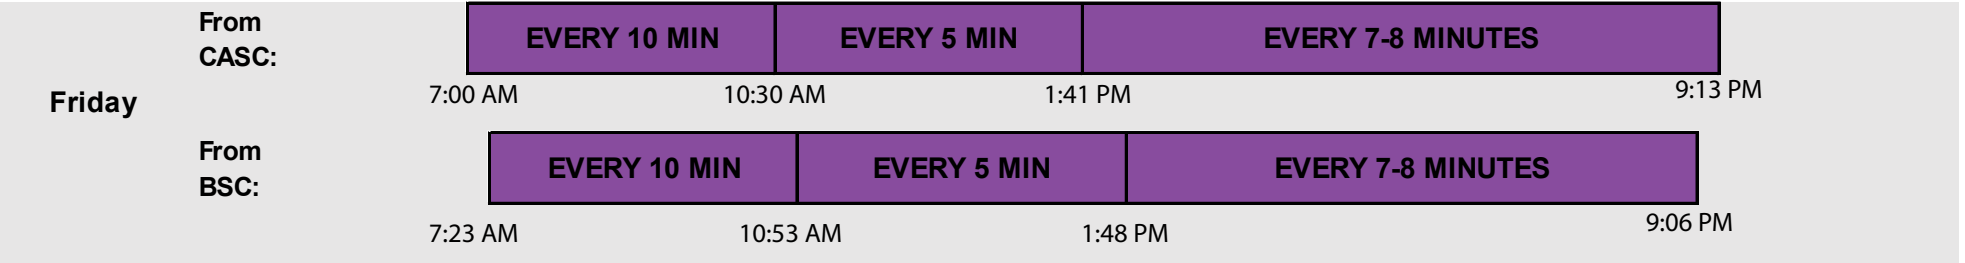

Track the buses online via the TransLoc App or the TransLoc website (<https://rutgers.transloc.com/>).

AM							PM											
5	6	7	8	9	10	11	12	1	2	3	4	5	6	7	8	9	10	11

REMINDERS:

All listed times are approximate.

Expect possible delays and/or detours due to traffic, weather, road closures, scheduled events, and/or unexpected situations along the route.

Please arrive to the bus stop early and give yourself plenty of time to catch the bus and for travel to your intended destination.