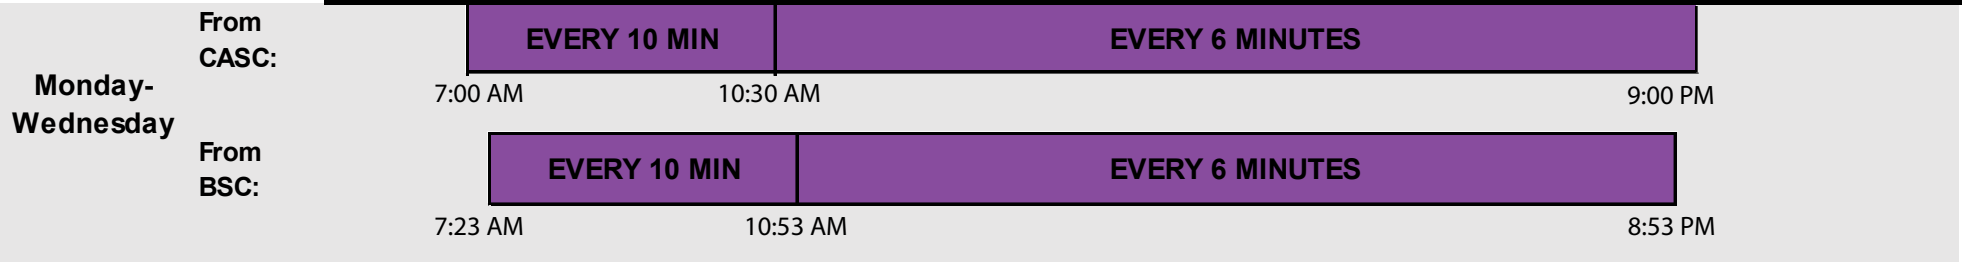

Track the buses online via the TransLoc App or the TransLoc website (<https://rutgers.transloc.com/>).

AM							PM											
5	6	7	8	9	10	11	12	1	2	3	4	5	6	7	8	9	10	11

REMINDERS:

All listed times are approximate.