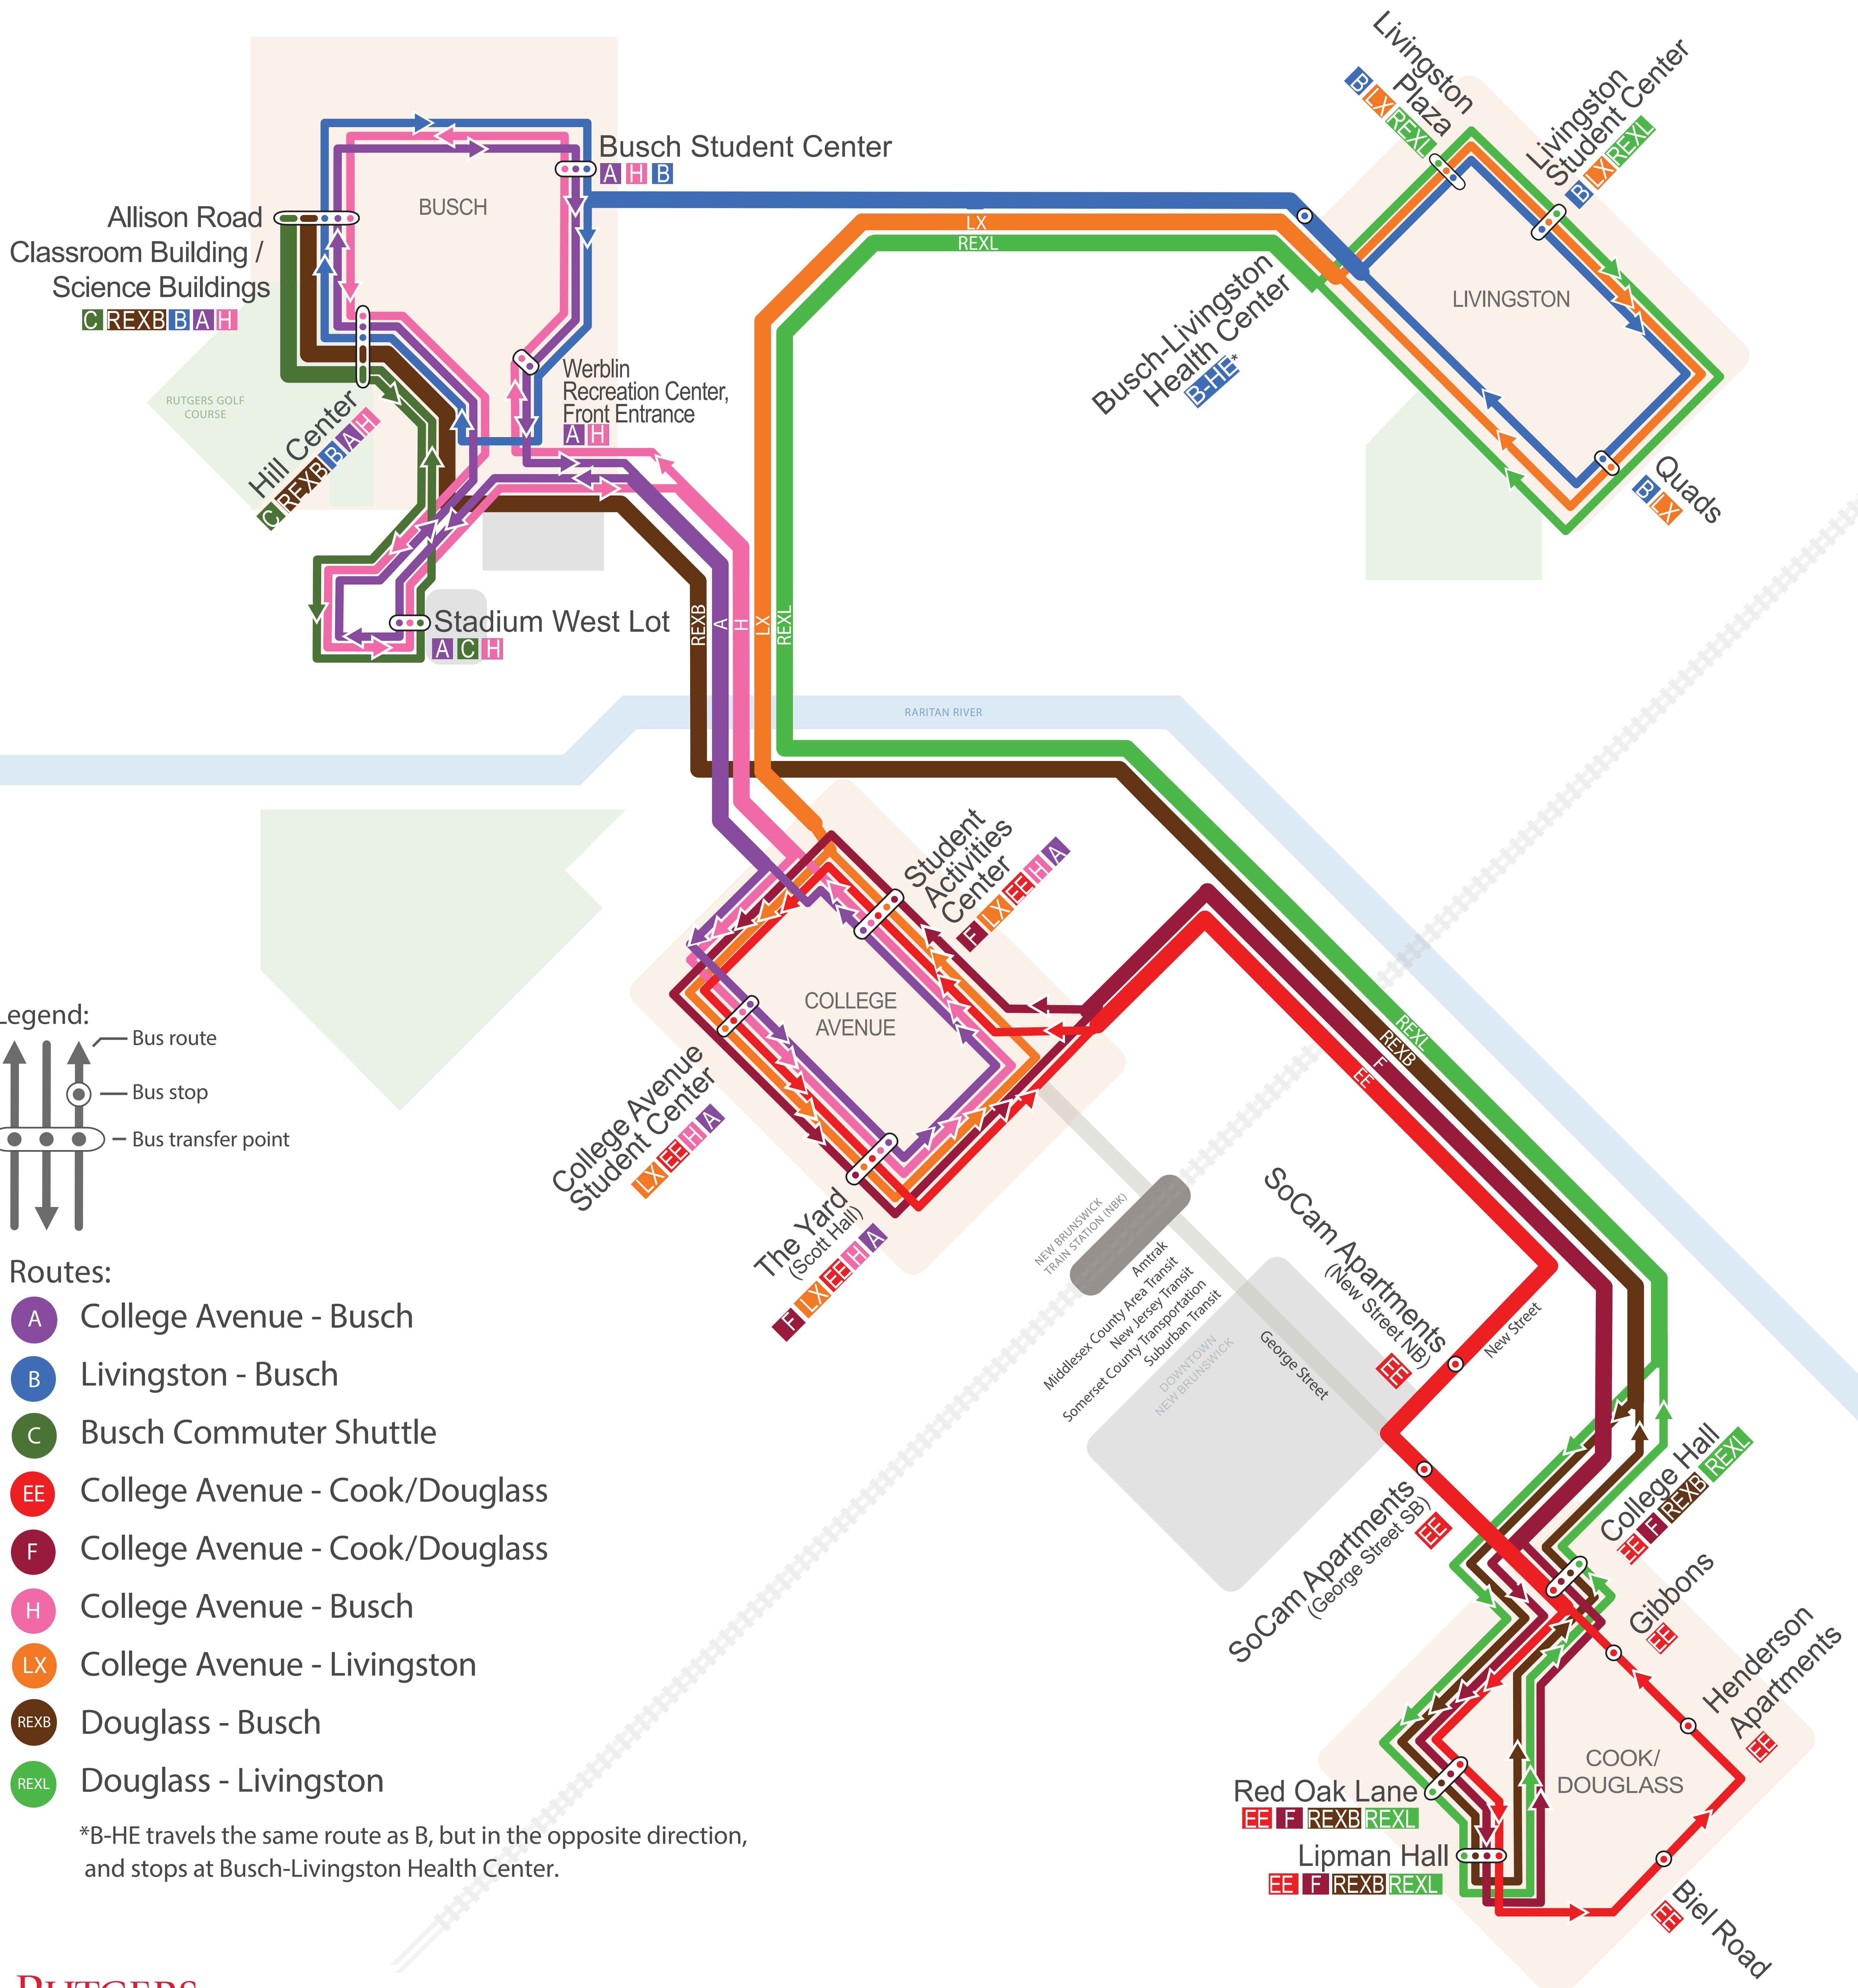

# Rutgers University - New Brunswick Weekday Service (Monday - Friday)

**Routes:**

- A** College Avenue - Busch
- B** Livingston - Busch
- C** Busch Commuter Shuttle
- EE** College Avenue - Cook/Douglass
- F** College Avenue - Cook/Douglass
- H** College Avenue - Busch
- LX** College Avenue - Livingston
- REXB** Douglass - Busch
- REXL** Douglass - Livingston

\*B-HE travels the same route as B, but in the opposite direction, and stops at Busch-Livingston Health Center.