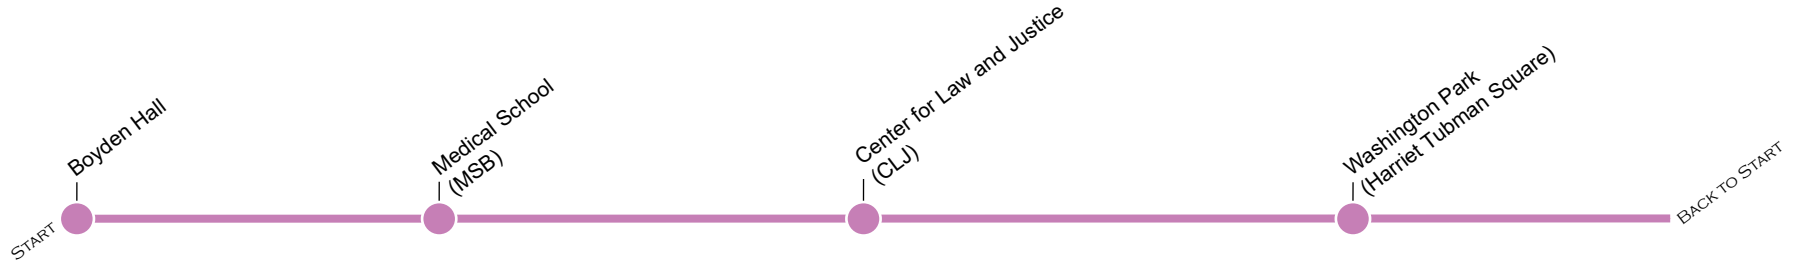

Campus Connect Express

Track the buses online via the Passio GO! App or the Passio GO website (<https://passiogo.com/>).

AM											PM												
12	1	2	3	4	5	6	7	8	9	10	11	12	1	2	3	4	5	6	7	8	9	10	11

Monday - Wednesday

From Medical School:

EVERY 35 MINUTES
9:05 AM — 3:00 PM

From Boyden Hall:

EVERY 35 MINUTES
9:30 AM — 2:49 PM

Thursday

From Medical School:

EVERY 35 MINUTES
9:05 AM — 3:00 PM

From Boyden Hall:

EVERY 35 MINUTES
9:30 AM — 2:49 PM

Friday

From Medical School:

EVERY 35 MINUTES
9:05 AM — 3:00 PM

From Boyden Hall:

EVERY 35 MINUTES
9:30 AM — 2:49 PM

REMINDERS: